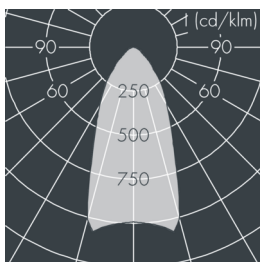

Metaspot 2 Darkring Optic

8 236 246 059

3 × 13 W, 2782 lm, 3000 K warm white, wide beam 48°

Customized solutions and modifications are possible: Special RAL, DB or NCS colours as polyester powder coat, luminaires in 2700 K and other colour temperatures and versions for high ambient temperature.

Specification text

housing made of corrosion-resistant die-cast aluminum AlSi12, polyester powder coated by high-quality and UV-stabilized coating process, Colour: black RAL 7021, all exterior parts are stainless steel, tempered safety glass, anti-reflective coating from 1 side, dark screenprint, silicon gasket, tool-free twist closure, for installation on poles Ø 60 - 100 mm, tiltable base made of powder coated aluminum, 2 drilled holes Ø 9 mm, spacing 95 mm, 1 centre hole Ø 40 mm, tilt range: 90°, 360° adjustable, cable gland: M20, connecting terminal: 3 pole, light source completely shielded, high gloss aluminium reflector, integral driver (AC/DC), CRI > 80, 3, service life L80/B10 > 50.000 h, Beam angle (FWHM): 48°, luminous flux: 2782 lm, wattage: 39 W, delivered lumens 72 lm/W, protection type IP65, protection class II, impact resistance IK08, windage area 0,045 m², dimensions: Ø 176 mm, width 244 mm, weight 3.8 kg

Specification

Wattage	39 W	Beam angle (FWHM)	48°
Delivered lumens	72 lm/W	Housing colour	black RAL 7021
Light source	LED 3000 K	Power supply cable	Ø 6 – 11 mm
Color Rendering Index	CRI > 80	Protection type	IP65
Colour tolerance	3	Protection class	II
Lifetime ta 25° C	L80/B10 > 50.000 h	Impact resistance	IK08
Control gear	on / off	Windage area	0,045m ²
Input voltage AC	220 – 240 V	Dimensions	Ø 176 mm, width 244 mm
Input voltage DC	220 – 240 V	Weight	3,80 kg
Voltage protection	6 kV L/N 10 kV L/PE	Max. ambient temperature ta	50°
Luminaires per B16A / C16A	20 / 33		