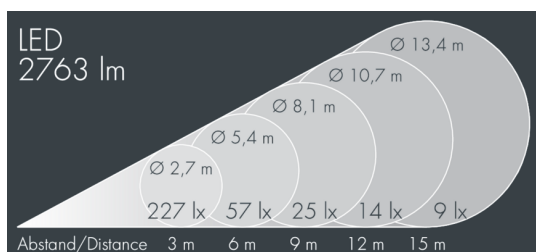

Metaspot 2 Darkring Optic

8 236 246 059

3 × 13 W, 2782 lm, 3000 K warm white, wide beam 48°

Customized solutions and modifications are possible: Special RAL, DB or NCS colours as polyester powder coat, luminaires in 2700 K and other colour temperatures and versions for high ambient temperature.

Specification text

housing made of corrosion-resistant die-cast aluminum AlSi12, polyester powder coated by high-quality and UV-stabilized coating process, Colour: black RAL 7021, all exterior parts are stainless steel, tempered safety glass, anti-reflective coating from 1 side, dark screenprint, silicon gasket, tool-free twist closure, for installation on poles Ø 60 - 100 mm, tiltable base made of powder coated aluminum, 2 drilled holes Ø 9 mm, spacing 95 mm, 1 centre hole Ø 40 mm, tilt range: 90°, 360° adjustable, cable gland: M20, connecting terminal: 3 pole, light source completely shielded, high gloss aluminium reflector, integral driver (AC/DC), CRI > 80, 3, service life L80/B10 > 50.000 h, Beam angle (FWHM): 48°, luminous flux: 2782 lm, wattage: 39 W, delivered lumens 72 lm/W, protection type IP65, protection class II, impact resistance IK08, windage area 0,045 m², dimensions: Ø 176 mm, width 244 mm, weight 3.8 kg

Specification

Wattage	39 W	Beam angle (FWHM)	48°
Delivered lumens	72 lm/W	Housing colour	black RAL 7021
Light source	LED 3000 K	Power supply cable	Ø 6 – 11 mm
Color Rendering Index	CRI > 80	Protection type	IP65
Colour tolerance	3	Protection class	II
Lifetime ta 25° C	L80/B10 > 50.000 h	Impact resistance	IK08
Control gear	on / off	Windage area	0,045m ²
Input voltage AC	220 – 240 V	Dimensions	Ø 176 mm, width 244 mm
Input voltage DC	220 – 240 V	Weight	3,80 kg
Voltage protection	6 kV L/N 10 kV L/PE	Max. ambient temperature ta	50°
Luminaires per B16A / C16A	20 / 33		