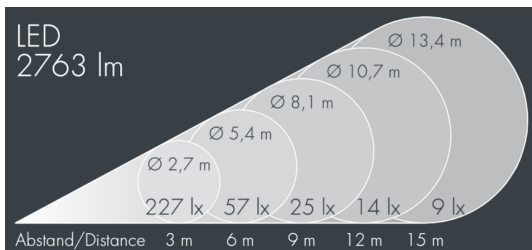

Metaspot 2 Darkring Optic

8 236 246 259

3 × 13 W, 2782 lm, 3000 K warm white, DALI D4i, wide beam 48°

Customized solutions and modifications are possible: Special RAL, DB or NCS colours as polyester powder coat, luminaires in 2700 K and other colour temperatures and versions for high ambient temperature.

Specification text

housing made of corrosion-resistant die-cast aluminum AlSi12, polyester powder coated by high-quality and UV-stabilized coating process, Colour: black RAL 7021, all exterior parts are stainless steel, tempered safety glass, anti-reflective coating from 1 side, dark screenprint, silicon gasket, tool-free twist closure, for installation on poles Ø 60 - 100 mm, tiltable base made of powder coated aluminum, 2 drilled holes Ø 9 mm, spacing 95 mm, 1 centre hole Ø 40 mm, tilt range: 90°, 360° adjustable, cable gland: M20, connecting terminal: 5 pole, light source completely shielded, high gloss aluminium reflector, integral driver (DALI D4i), CRI > 80, 3, service life L80/B10 > 50.000 h, Beam angle (FWHM): 48°, luminous flux: 2782 lm, wattage: 39 W, delivered lumens 72 lm/W, protection type IP65, protection class II, impact resistance IK08, windage area 0,045 m², dimensions: Ø 176 mm, width 244 mm, weight 3.8 kg

Specification

Wattage	39 W	Beam angle (FWHM)	48°
Delivered lumens	72 lm/W	Housing colour	black RAL 7021
Light source	LED 3000 K	Power supply cable	Ø 6 – 11 mm
Color Rendering Index	CRI > 80	Protection type	IP65
Colour tolerance	3	Protection class	II
Lifetime ta 25° C	L80/B10 > 50.000 h	Impact resistance	IK08
Control gear	DALI D4i	Windage area	0,045m ²
Input voltage AC	220 – 240 V	Dimensions	Ø 176 mm, width 244 mm
Input voltage DC	220 – 240 V	Weight	3,80 kg
Voltage protection	6 kV L/N 10 kV L/PE	Max. ambient temperature ta	50°
Luminaires per B16A / C16A	20 / 33		