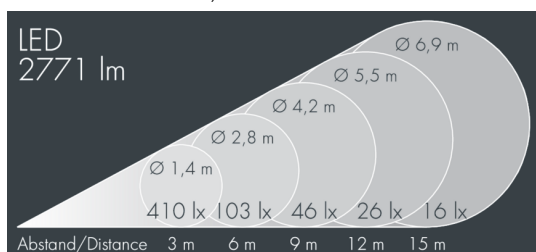

Metaspot 2 Darkring Optic

8 236 246 349

3 × 13 W, 2771 lm, 3000 K warm white, Zhaga 18, medium wide beam 27°

Customized solutions and modifications are possible: Special RAL, DB or NCS colours as polyester powder coat, luminaires in 2700 K and other colour temperatures and versions for high ambient temperature.

Specification text

housing made of corrosion-resistant die-cast aluminum AlSi12, polyester powder coated by high-quality and UV-stabilized coating process, Colour: black RAL 7021, all exterior parts are stainless steel, tempered safety glass, anti-reflective coating from 1 side, dark screenprint, silicon gasket, tool-free twist closure, for installation on poles Ø 60 - 100 mm, tiltable base made of powder coated aluminum, 2 drilled holes Ø 9 mm, spacing 95 mm, 1 centre hole Ø 40 mm, tilt range: 90°, 360° adjustable, cable gland: M20, connecting terminal: 3 pole, light source completely shielded, high gloss aluminium reflector, integral driver (Zhaga 18), CRI > 80, 3, service life L80/B10 > 50.000 h, Beam angle (FWHM): 27°, luminous flux: 2771 lm, wattage: 39 W, delivered lumens 71 lm/W, protection type IP65, protection class II, impact resistance IK08, windage area 0,045 m², dimensions: Ø 176 mm, width 244 mm, weight 3.8 kg

Specification

Wattage	39 W	Beam angle (FWHM)	27°
Delivered lumens	71 lm/W	Housing colour	black RAL 7021
Light source	LED 3000 K	Power supply cable	Ø 6 - 11 mm
Color Rendering Index	CRI > 80	Protection type	IP65
Colour tolerance	3	Protection class	II
Lifetime ta 25° C	L80/B10 > 50.000 h	Impact resistance	IK08
Control gear	Zhaga 18	Windage area	0,045m ²
Input voltage AC	220 - 240 V	Dimensions	Ø 176 mm, width 244 mm
Input voltage DC	220 - 240 V	Weight	3,80 kg
Voltage protection	6 kV L/N 10 kV L/PE	Max. ambient temperature ta	50°
Luminaires per B16A / C16A	20 / 33		