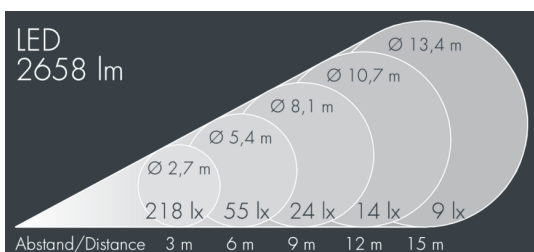

Metaspot 2 Darkring Optic

8 236 247 259

3 × 13 W, 2676 lm, 2700 K warm white, DALI D4i, wide beam 48°

Customized solutions and modifications are possible: Special RAL, DB or NCS colours as polyester powder coat, luminaires in 2700 K and other colour temperatures and versions for high ambient temperature.

Specification text

housing made of corrosion-resistant die-cast aluminum AlSi12, polyester powder coated by high-quality and UV-stabilized coating process, Colour: black RAL 7021, all exterior parts are stainless steel, tempered safety glass, anti-reflective coating from 1 side, dark screenprint, silicon gasket, tool-free twist closure, for installation on poles Ø 60 - 100 mm, tiltable base made of powder coated aluminum, 2 drilled holes Ø 9 mm, spacing 95 mm, 1 centre hole Ø 40 mm, tilt range: 90°, 360° adjustable, cable gland: M20, connecting terminal: 5 pole, light source completely shielded, high gloss aluminium reflector, integral driver (DALI D4i), CRI > 80, 3, service life L80/B10 > 50.000 h, Beam angle (FWHM): 48°, luminous flux: 2676 lm, wattage: 39 W, delivered lumens 70 lm/W, protection type IP65, protection class II, impact resistance IK08, windage area 0,045 m², dimensions: Ø 176 mm, width 244 mm, weight 3.8 kg

Specification

Wattage	39 W	Beam angle (FWHM)	48°
Delivered lumens	70 lm/W	Housing colour	black RAL 7021
Light source	LED 2700 K	Power supply cable	Ø 6 – 11 mm
Color Rendering Index	CRI > 80	Protection type	IP65
Colour tolerance	3	Protection class	II
Lifetime ta 25° C	L80/B10 > 50.000 h	Impact resistance	IK08
Control gear	DALI D4i	Windage area	0,045m ²
Input voltage AC	220 – 240 V	Dimensions	Ø 176 mm, width 244 mm
Input voltage DC	220 – 240 V	Weight	3,80 kg
Voltage protection	6 kV L/N 10 kV L/PE	Max. ambient temperature ta	50°
Luminaires per B16A / C16A	20 / 33		