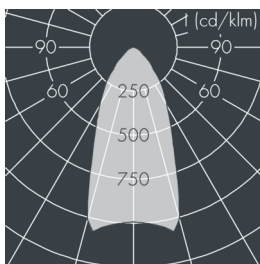

Metaspot 2 Darkring Optic

8 236 247 359

3 × 13 W, 2676 lm, 2700 K warm white, Zhaga 18, wide beam 48°

Customized solutions and modifications are possible: Special RAL, DB or NCS colours as polyester powder coat, luminaires in 2700 K and other colour temperatures and versions for high ambient temperature.

Specification text

housing made of corrosion-resistant die-cast aluminum AlSi12, polyester powder coated by high-quality and UV-stabilized coating process, Colour: black RAL 7021, all exterior parts are stainless steel, tempered safety glass, anti-reflective coating from 1 side, dark screenprint, silicon gasket, tool-free twist closure, for installation on poles Ø 60 - 100 mm, tiltable base made of powder coated aluminum, 2 drilled holes Ø 9 mm, spacing 95 mm, 1 centre hole Ø 40 mm, tilt range: 90°, 360° adjustable, cable gland: M20, connecting terminal: 3 pole, light source completely shielded, high gloss aluminium reflector, integral driver (Zhaga 18), CRI > 80, 3, service life L80/B10 > 50.000 h, Beam angle (FWHM): 48°, luminous flux: 2676 lm, wattage: 39 W, delivered lumens 70 lm/W, protection type IP65, protection class II, impact resistance IK08, windage area 0,045 m², dimensions: Ø 176 mm, width 244 mm, weight 3.8 kg

Specification

Wattage	39 W	Beam angle (FWHM)	48°
Delivered lumens	70 lm/W	Housing colour	black RAL 7021
Light source	LED 2700 K	Power supply cable	Ø 6 – 11 mm
Color Rendering Index	CRI > 80	Protection type	IP65
Colour tolerance	3	Protection class	II
Lifetime ta 25° C	L80/B10 > 50.000 h	Impact resistance	IK08
Control gear	Zhaga 18	Windage area	0,045m ²
Input voltage AC	220 – 240 V	Dimensions	Ø 176 mm, width 244 mm
Input voltage DC	220 – 240 V	Weight	3,80 kg
Voltage protection	6 kV L/N 10 kV L/PE	Max. ambient temperature ta	50°
Luminaires per B16A / C16A	20 / 33		