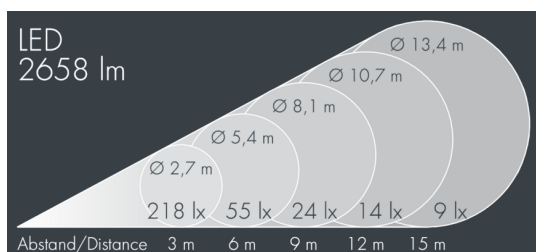

Metaspot 2 Darkring Optic

8 236 247 359

3 × 13 W, 2676 lm, 2700 K warm white, Zhaga 18, wide beam 48°

Customized solutions and modifications are possible: Special RAL, DB or NCS colours as polyester powder coat, luminaires in 2700 K and other colour temperatures and versions for high ambient temperature.

Specification text

housing made of corrosion-resistant die-cast aluminum AlSi12, polyester powder coated by high-quality and UV-stabilized coating process, Colour: black RAL 7021, all exterior parts are stainless steel, tempered safety glass, anti-reflective coating from 1 side, dark screenprint, silicon gasket, tool-free twist closure, for installation on poles Ø 60 - 100 mm, tiltable base made of powder coated aluminum, 2 drilled holes Ø 9 mm, spacing 95 mm, 1 centre hole Ø 40 mm, tilt range: 90°, 360° adjustable, cable gland: M20, connecting terminal: 3 pole, light source completely shielded, high gloss aluminium reflector, integral driver (Zhaga 18), CRI > 80, 3, service life L80/B10 > 50.000 h, Beam angle (FWHM): 48°, luminous flux: 2676 lm, wattage: 39 W, delivered lumens 70 lm/W, protection type IP65, protection class II, impact resistance IK08, windage area 0,045 m², dimensions: Ø 176 mm, width 244 mm, weight 3.8 kg

Specification

Wattage	39 W	Beam angle (FWHM)	48°
Delivered lumens	70 lm/W	Housing colour	black RAL 7021
Light source	LED 2700 K	Power supply cable	Ø 6 – 11 mm
Color Rendering Index	CRI > 80	Protection type	IP65
Colour tolerance	3	Protection class	II
Lifetime ta 25° C	L80/B10 > 50.000 h	Impact resistance	IK08
Control gear	Zhaga 18	Windage area	0,045m ²
Input voltage AC	220 – 240 V	Dimensions	Ø 176 mm, width 244 mm
Input voltage DC	220 – 240 V	Weight	3,80 kg
Voltage protection	6 kV L/N 10 kV L/PE	Max. ambient temperature ta	50°
Luminaires per B16A / C16A	20 / 33		