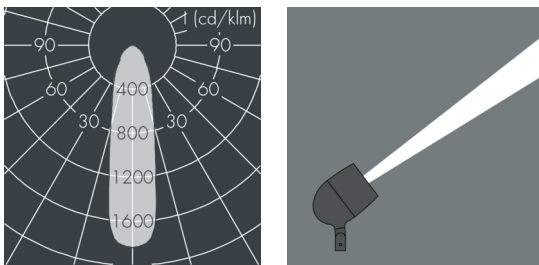

Metaspot 2 Darkring Optic

8 236 266 249

3 × 13 W, 2771 lm, 3000 K warm white, DALI D4i, medium wide beam 27°

Customized solutions and modifications are possible: Special RAL, DB or NCS colours as polyester powder coat, luminaires in 2700 K and other colour temperatures and versions for high ambient temperature.

Specification text

housing made of corrosion-resistant die-cast aluminum AlSi12, polyester powder coated by high-quality and UV-stabilized coating process, Colour: white RAL 9002, all exterior parts are stainless steel, tempered safety glass, anti-reflective coating from 1 side, dark screenprint, silicon gasket, tool-free twist closure, for installation on poles Ø 60 - 100 mm, tiltable base made of powder coated aluminum, 2 drilled holes Ø 9 mm, spacing 95 mm, 1 centre hole Ø 40 mm, tilt range: 90°, 360° adjustable, cable gland: M20, connecting terminal: 5 pole, light source completely shielded, high gloss aluminium reflector, integral driver (DALI D4i), CRI > 80, 3, service life L80/B10 > 50.000 h, Beam angle (FWHM): 27°, luminous flux: 2771 lm, wattage: 39 W, delivered lumens 71 lm/W, protection type IP65, protection class II, impact resistance IK08, windage area 0,045 m², dimensions: Ø 176 mm, width 244 mm, weight 3.8 kg

Specification

Wattage	39 W	Beam angle (FWHM)	27°
Delivered lumens	71 lm/W	Housing colour	white RAL 9002
Light source	LED 3000 K	Power supply cable	Ø 6 – 11 mm
Color Rendering Index	CRI > 80	Protection type	IP65
Colour tolerance	3	Protection class	II
Lifetime ta 25° C	L80/B10 > 50.000 h	Impact resistance	IK08
Control gear	DALI D4i	Windage area	0,045m ²
Input voltage AC	220 – 240 V	Dimensions	Ø 176 mm, width 244 mm
Input voltage DC	220 – 240 V	Weight	3,80 kg
Voltage protection	6 kV L/N 10 kV L/PE	Max. ambient temperature ta	50°
Luminaires per B16A / C16A	20 / 33		