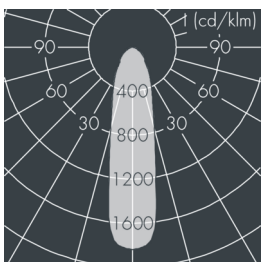

Metaspot 2 Darkring Optic

8 236 266 349

3 × 13 W, 2771 lm, 3000 K warm white, Zhaga 18, medium wide beam 27°

Customized solutions and modifications are possible: Special RAL, DB or NCS colours as polyester powder coat, luminaires in 2700 K and other colour temperatures and versions for high ambient temperature.

Specification text

housing made of corrosion-resistant die-cast aluminum AlSi12, polyester powder coated by high-quality and UV-stabilized coating process, Colour: white RAL 9002, all exterior parts are stainless steel, tempered safety glass, anti-reflective coating from 1 side, dark screenprint, silicon gasket, tool-free twist closure, for installation on poles Ø 60 - 100 mm, tiltable base made of powder coated aluminum, 2 drilled holes Ø 9 mm, spacing 95 mm, 1 centre hole Ø 40 mm, tilt range: 90°, 360° adjustable, cable gland: M20, connecting terminal: 3 pole, light source completely shielded, high gloss aluminium reflector, integral driver (Zhaga 18), CRI > 80, 3, service life L80/B10 > 50.000 h, Beam angle (FWHM): 27°, luminous flux: 2771 lm, wattage: 39 W, delivered lumens 71 lm/W, protection type IP65, protection class II, impact resistance IK08, windage area 0,045 m², dimensions: Ø 176 mm, width 244 mm, weight 3.8 kg

Specification

Wattage	39 W	Beam angle (FWHM)	27°
Delivered lumens	71 lm/W	Housing colour	white RAL 9002
Light source	LED 3000 K	Power supply cable	Ø 6 – 11 mm
Color Rendering Index	CRI > 80	Protection type	IP65
Colour tolerance	3	Protection class	II
Lifetime ta 25° C	L80/B10 > 50.000 h	Impact resistance	IK08
Control gear	Zhaga 18	Windage area	0,045m ²
Input voltage AC	220 – 240 V	Dimensions	Ø 176 mm, width 244 mm
Input voltage DC	220 – 240 V	Weight	3,80 kg
Voltage protection	6 kV L/N 10 kV L/PE	Max. ambient temperature ta	50°
Luminaires per B16A / C16A	20 / 33		