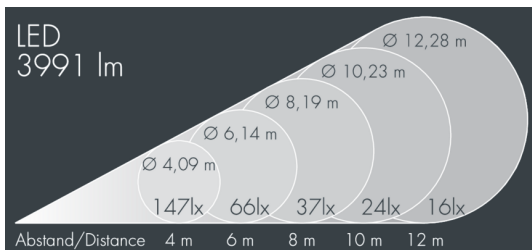

## Metaspot 3 Darkring Optic

8 237 047 059

3 × 19 W, 4125 lm, 2700 K warm white, wide beam 54°

Customized solutions and modifications are possible: Special RAL, DB or NCS colours as polyester powder coat, luminaires in 2700 K and other colour temperatures and versions for high ambient temperature.

## Specification text

housing made of corrosion-resistant die-cast aluminum AlSi12, polyester powder coated by high-quality and UV-stabilized coating process, Colour: black RAL 7021, all exterior parts are stainless steel, tempered safety glass, anti-reflective coating from 1 side, dark screenprint, silicon gasket, tool-free twist closure, mounting bracket: 2 drilled holes  $\varnothing$  9 mm, spacing 40 mm, 1 centre hole  $\varnothing$  14 mm, tilt range: 180°, cable gland: M20, connecting terminal: 3 pole, light source completely shielded, high gloss aluminium reflector, integral driver (AC/DC), CRI > 80, 3, service life L80/B10 > 50.000 h, Beam angle (FWHM): 54°, luminous flux: 4125 lm, wattage: 58 W, delivered lumens 71 lm/W, protection type IP65, protection class II, impact resistance IK08, windage area 0,055 m<sup>2</sup>, dimensions:  $\varnothing$  200 mm, width 272 mm, weight 4.4 kg

## Specification

Wattage	58 W	Beam angle (FWHM)	54°
Delivered lumens	71 lm/W	Housing colour	black RAL 7021
Light source	LED 2700 K	Power supply cable	$\varnothing$ 6 – 11 mm
Color Rendering Index	CRI > 80	Protection type	IP65
Colour tolerance	3	Protection class	II
Lifetime ta 25° C	L80/B10 > 50.000 h	Impact resistance	IK08
Control gear	on / off	Windage area	0,055m <sup>2</sup>
Input voltage AC	220 – 240 V	Dimensions	$\varnothing$ 200 mm, width 272 mm
Input voltage DC	220 – 240 V	Weight	4,40 kg
Voltage protection	6 kV L/N   8 kV L/PE	Max. ambient temperature ta	45°
Luminaires per B16A / C16A	8 / 16		