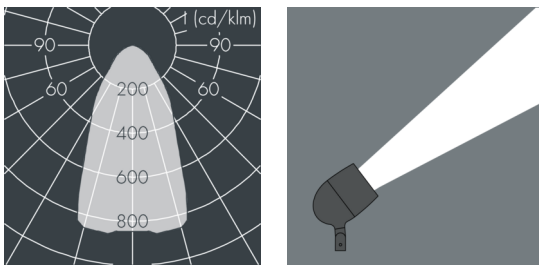

## Metaspot 3 Darkring Optic

8 237 047 059

3 × 19 W, 4125 lm, 2700 K warm white, wide beam 54°

Customized solutions and modifications are possible: Special RAL, DB or NCS colours as polyester powder coat, luminaires in 2700 K and other colour temperatures and versions for high ambient temperature.

## Specification text

housing made of corrosion-resistant die-cast aluminum AlSi12, polyester powder coated by high-quality and UV-stabilized coating process, Colour: black RAL 7021, all exterior parts are stainless steel, tempered safety glass, anti-reflective coating from 1 side, dark screenprint, silicon gasket, tool-free twist closure, mounting bracket: 2 drilled holes  $\varnothing$  9 mm, spacing 40 mm, 1 centre hole  $\varnothing$  14 mm, tilt range: 180°, cable gland: M20, connecting terminal: 3 pole, light source completely shielded, high gloss aluminium reflector, integral driver (AC/DC), CRI > 80, 3, service life L80/B10 > 50.000 h, Beam angle (FWHM): 54°, luminous flux: 4125 lm, wattage: 58 W, delivered lumens 71 lm/W, protection type IP65, protection class II, impact resistance IK08, windage area 0,055 m<sup>2</sup>, dimensions:  $\varnothing$  200 mm, width 272 mm, weight 4.4 kg

## Specification

Wattage	58 W	Beam angle (FWHM)	54°
Delivered lumens	71 lm/W	Housing colour	black RAL 7021
Light source	LED 2700 K	Power supply cable	$\varnothing$ 6 – 11 mm
Color Rendering Index	CRI > 80	Protection type	IP65
Colour tolerance	3	Protection class	II
Lifetime ta 25° C	L80/B10 > 50.000 h	Impact resistance	IK08
Control gear	on / off	Windage area	0,055m <sup>2</sup>
Input voltage AC	220 – 240 V	Dimensions	$\varnothing$ 200 mm, width 272 mm
Input voltage DC	220 – 240 V	Weight	4,40 kg
Voltage protection	6 kV L/N   8 kV L/PE	Max. ambient temperature ta	45°
Luminaires per B16A / C16A	8 / 16		