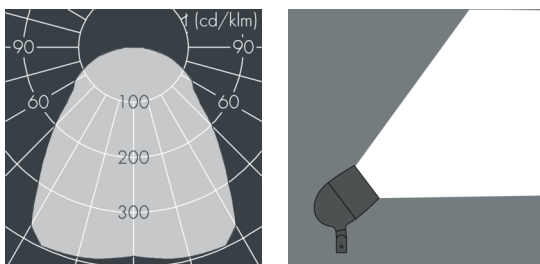

## Metaspot 3 Darkring Optic

8 237 047 069

3 × 19 W, 4396 lm, 2700 K warm white, extra wide beam 91°

Customized solutions and modifications are possible: Special RAL, DB or NCS colours as polyester powder coat, luminaires in 2700 K and other colour temperatures and versions for high ambient temperature.

## Specification text

housing made of corrosion-resistant die-cast aluminum AlSi12, polyester powder coated by high-quality and UV-stabilized coating process, Colour: black RAL 7021, all exterior parts are stainless steel, tempered safety glass, anti-reflective coating from 1 side, dark screenprint, silicon gasket, tool-free twist closure, mounting bracket: 2 drilled holes  $\varnothing$  9 mm, spacing 40 mm, 1 centre hole  $\varnothing$  14 mm, tilt range: 180°, cable gland: M20, connecting terminal: 3 pole, light source completely shielded, high gloss aluminium reflector, integral driver (AC/DC), CRI > 80, 3, service life L80/B10 > 50.000 h, Beam angle (FWHM): 91°, luminous flux: 4396 lm, wattage: 58 W, delivered lumens 76 lm/W, protection type IP65, protection class II, impact resistance IK08, windage area 0,055 m<sup>2</sup>, dimensions:  $\varnothing$  200 mm, width 272 mm, weight 4.4 kg

## Specification

Wattage	58 W	Beam angle (FWHM)	91°
Delivered lumens	76 lm/W	Housing colour	black RAL 7021
Light source	LED 2700 K	Power supply cable	$\varnothing$ 6 – 11 mm
Color Rendering Index	CRI > 80	Protection type	IP65
Colour tolerance	3	Protection class	II
Lifetime ta 25° C	L80/B10 > 50.000 h	Impact resistance	IK08
Control gear	on / off	Windage area	0,055m <sup>2</sup>
Input voltage AC	220 – 240 V	Dimensions	$\varnothing$ 200 mm, width 272 mm
Input voltage DC	220 – 240 V	Weight	4,40 kg
Voltage protection	6 kV L/N   8 kV L/PE	Max. ambient temperature ta	45°
Luminaires per B16A / C16A	8 / 16		