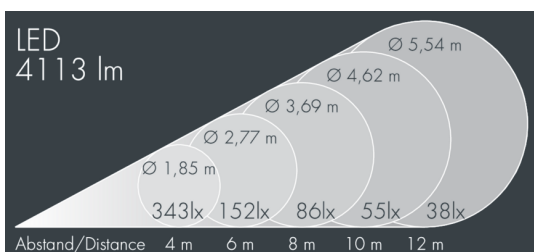

Metaspot 3 Darkring Optic

8 237 256 049

3 × 19 W, 4113 lm, 3000 K warm white, medium wide beam 26°

Customized solutions and modifications are possible: Special RAL, DB or NCS colours as polyester powder coat, luminaires in 2700 K and other colour temperatures and versions for high ambient temperature.

Specification text

housing made of corrosion-resistant die-cast aluminum AlSi12, polyester powder coated by high-quality and UV-stabilized coating process, Colour: silver grey, all exterior parts are stainless steel, tempered safety glass, anti-reflective coating from 1 side, dark screenprint, silicon gasket, tool-free twist closure, for installation on poles Ø 60 - 100 mm, tiltable base made of powder coated aluminum, 2 drilled holes Ø 9 mm, spacing 95 mm, 1 centre hole Ø 40 mm, tilt range: 90°, 360° adjustable, cable gland: M20, connecting terminal: 3 pole, light source completely shielded, high gloss aluminium reflector, integral driver (AC/DC), CRI > 80, 3, service life L80/B10 > 50.000 h, Beam angle (FWHM): 26°, luminous flux: 4113 lm, wattage: 58 W, delivered lumens 71 lm/W, protection type IP65, protection class II, impact resistance IK08, windage area 0,055 m², dimensions: Ø 176 mm, width 244 mm, weight 4.4 kg

Specification

Wattage	58 W	Beam angle (FWHM)	26°
Delivered lumens	71 lm/W	Housing colour	silver grey
Light source	LED 3000 K	Power supply cable	Ø 6 – 11 mm
Color Rendering Index	CRI > 80	Protection type	IP65
Colour tolerance	3	Protection class	II
Lifetime ta 25° C	L80/B10 > 50.000 h	Impact resistance	IK08
Control gear	on / off	Windage area	0,055m ²
Input voltage AC	220 – 240 V	Dimensions	Ø 176 mm, width 244 mm
Input voltage DC	220 – 240 V	Weight	4,40 kg
Voltage protection	6 kV L/N 8 kV L/PE	Max. ambient temperature ta	45°
Luminaires per B16A / C16A	8 / 16		