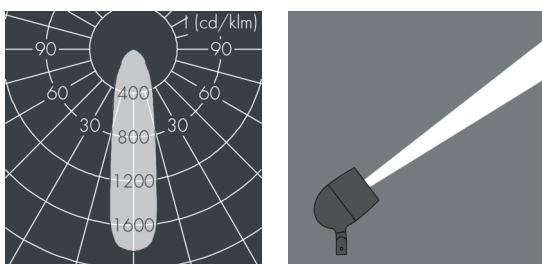

Metaspot 3 Darkring Optic

8 237 256 049

3 × 19 W, 4113 lm, 3000 K warm white, medium wide beam 26°

Customized solutions and modifications are possible: Special RAL, DB or NCS colours as polyester powder coat, luminaires in 2700 K and other colour temperatures and versions for high ambient temperature.

Specification text

housing made of corrosion-resistant die-cast aluminum AlSi12, polyester powder coated by high-quality and UV-stabilized coating process, Colour: silver grey, all exterior parts are stainless steel, tempered safety glass, anti-reflective coating from 1 side, dark screenprint, silicon gasket, tool-free twist closure, for installation on poles Ø 60 - 100 mm, tiltable base made of powder coated aluminum, 2 drilled holes Ø 9 mm, spacing 95 mm, 1 centre hole Ø 40 mm, tilt range: 90°, 360° adjustable, cable gland: M20, connecting terminal: 3 pole, light source completely shielded, high gloss aluminium reflector, integral driver (AC/DC), CRI > 80, 3, service life L80/B10 > 50.000 h, Beam angle (FWHM): 26°, luminous flux: 4113 lm, wattage: 58 W, delivered lumens 71 lm/W, protection type IP65, protection class II, impact resistance IK08, windage area 0,055 m², dimensions: Ø 176 mm, width 244 mm, weight 4.4 kg

Specification

Wattage	58 W	Beam angle (FWHM)	26°
Delivered lumens	71 lm/W	Housing colour	silver grey
Light source	LED 3000 K	Power supply cable	Ø 6 – 11 mm
Color Rendering Index	CRI > 80	Protection type	IP65
Colour tolerance	3	Protection class	II
Lifetime ta 25° C	L80/B10 > 50.000 h	Impact resistance	IK08
Control gear	on / off	Windage area	0,055m ²
Input voltage AC	220 – 240 V	Dimensions	Ø 176 mm, width 244 mm
Input voltage DC	220 – 240 V	Weight	4,40 kg
Voltage protection	6 kV L/N 8 kV L/PE	Max. ambient temperature ta	45°
Luminaires per B16A / C16A	8 / 16		