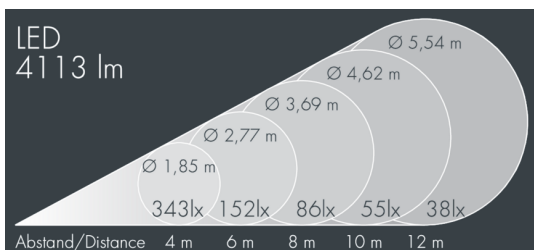

Metaspot 3 Darkring Optic

8 237 256 149

3 × 19 W, 4113 lm, 3000 K warm white, DALI, medium wide beam 26°

Customized solutions and modifications are possible: Special RAL, DB or NCS colours as polyester powder coat, luminaires in 2700 K and other colour temperatures and versions for high ambient temperature.

Specification text

housing made of corrosion-resistant die-cast aluminum AlSi12, polyester powder coated by high-quality and UV-stabilized coating process, Colour: silver grey, all exterior parts are stainless steel, tempered safety glass, anti-reflective coating from 1 side, dark screenprint, silicon gasket, tool-free twist closure, for installation on poles \varnothing 60 - 100 mm, tiltable base made of powder coated aluminum, 2 drilled holes \varnothing 9 mm, spacing 95 mm, 1 centre hole \varnothing 40 mm, tilt range: 90°, 360° adjustable, cable gland: M20, connecting terminal: 5 pole, light source completely shielded, high gloss aluminium reflector, integral, dimmable driver (DALI), CRI > 80, 3, service life L80/B10 > 50.000 h, Beam angle (FWHM): 26°, luminous flux: 4113 lm, wattage: 58 W, delivered lumens 71 lm/W, protection type IP65, protection class II, impact resistance IK08, windage area 0,055 m², dimensions: \varnothing 176 mm, width 244 mm, weight 4.4 kg

Specification

Wattage	58 W	Beam angle (FWHM)	26°
Delivered lumens	71 lm/W	Housing colour	silver grey
Light source	LED 3000 K	Power supply cable	\varnothing 6 - 11 mm
Color Rendering Index	CRI > 80	Protection type	IP65
Colour tolerance	3	Protection class	II
Lifetime ta 25° C	L80/B10 > 50.000 h	Impact resistance	IK08
Control gear	DALI	Windage area	0,055m ²
Input voltage AC	220 - 240 V	Dimensions	\varnothing 176 mm, width 244 mm
Input voltage DC	220 - 240 V	Weight	4,40 kg
Voltage protection	6 kV L/N 8 kV L/PE	Max. ambient temperature ta	45°
Luminaires per B16A / C16A	10 / 16		