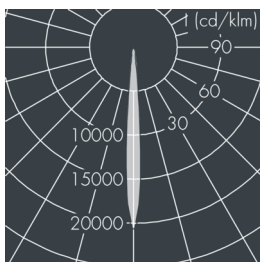

Metaspot 1

8 241 247 119

15 W, 1051 lm, 2700 K warm white, DALI, narrow beam 8°

Customized solutions and modifications are possible: Special RAL, DB or NCS colours as polyester powder coat, luminaires in 2700 K and other colour temperatures and versions for high ambient temperature.

Specification text

housing made of corrosion-resistant die-cast aluminum AlSi12, polyester powder coated by high-quality and UV-stabilized coating process, Colour: black RAL 7021, all exterior parts are stainless steel, tempered safety glass, anti-reflective coating from 1 side, dark screenprint, silicon gasket, tool-free twist closure, for installation on poles Ø 60 - 100 mm, tiltable base made of powder coated aluminum, 2 drilled holes Ø 9 mm, spacing 95 mm, 1 centre hole Ø 40 mm, tilt range: 90°, 360° adjustable, cable gland: M16, connecting terminal: 5 pole, light source completely shielded, high gloss aluminium reflector, integral, dimmable driver (DALI), CRI > 80, 3, service life L80/B10 > 50.000 h, Beam angle (FWHM): 8°, luminous flux: 1051 lm, wattage: 15 W, delivered lumens 71 lm/W, protection type IP65, protection class I, impact resistance IK08, windage area 0,026 m², dimensions: Ø 124 mm, width 180 mm, weight 2.1 kg

Specification

Wattage	15 W	Beam angle (FWHM)	8°
Delivered lumens	71 lm/W	Housing colour	black RAL 7021
Light source	LED 2700 K	Power supply cable	Ø 6 – 11 mm
Color Rendering Index	CRI > 80	Protection type	IP65
Colour tolerance	3	Protection class	I
Lifetime ta 25° C	L80/B10 > 50.000 h	Impact resistance	IK08
Control gear	DALI	Windage area	0,026m ²
Input voltage AC	220 – 240 V	Dimensions	Ø 124 mm, width 180 mm
Input voltage DC	220 – 240 V	Weight	2,10 kg
Voltage protection	2 kV L/N 4 kV L/PE	Max. ambient temperature ta	40°
Luminaires per B16A / C16A	50 / 85		