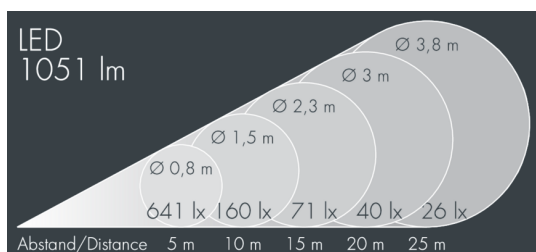

Metaspot 1

8 241 247 119

15 W, 1051 lm, 2700 K warm white, DALI, narrow beam 8°

Customized solutions and modifications are possible: Special RAL, DB or NCS colours as polyester powder coat, luminaires in 2700 K and other colour temperatures and versions for high ambient temperature.

Specification text

housing made of corrosion-resistant die-cast aluminum AlSi12, polyester powder coated by high-quality and UV-stabilized coating process, Colour: black RAL 7021, all exterior parts are stainless steel, tempered safety glass, anti-reflective coating from 1 side, dark screenprint, silicon gasket, tool-free twist closure, for installation on poles Ø 60 - 100 mm, tiltable base made of powder coated aluminum, 2 drilled holes Ø 9 mm, spacing 95 mm, 1 centre hole Ø 40 mm, tilt range: 90°, 360° adjustable, cable gland: M16, connecting terminal: 5 pole, light source completely shielded, high gloss aluminium reflector, integral, dimmable driver (DALI), CRI > 80, 3, service life L80/B10 > 50.000 h, Beam angle (FWHM): 8°, luminous flux: 1051 lm, wattage: 15 W, delivered lumens 71 lm/W, protection type IP65, protection class I, impact resistance IK08, windage area 0,026 m², dimensions: Ø 124 mm, width 180 mm, weight 2.1 kg

Specification

Wattage	15 W	Beam angle (FWHM)	8°
Delivered lumens	71 lm/W	Housing colour	black RAL 7021
Light source	LED 2700 K	Power supply cable	Ø 6 – 11 mm
Color Rendering Index	CRI > 80	Protection type	IP65
Colour tolerance	3	Protection class	I
Lifetime ta 25° C	L80/B10 > 50.000 h	Impact resistance	IK08
Control gear	DALI	Windage area	0,026m ²
Input voltage AC	220 – 240 V	Dimensions	Ø 124 mm, width 180 mm
Input voltage DC	220 – 240 V	Weight	2,10 kg
Voltage protection	2 kV L/N 4 kV L/PE	Max. ambient temperature ta	40°
Luminaires per B16A / C16A	50 / 85		