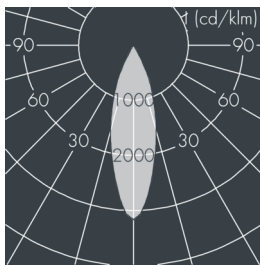

Metaspot 1

8 241 257 149

15 W, 1067 lm, 2700 K warm white, DALI, medium wide beam 31°

Customized solutions and modifications are possible: Special RAL, DB or NCS colours as polyester powder coat, luminaires in 2700 K and other colour temperatures and versions for high ambient temperature.

Specification text

housing made of corrosion-resistant die-cast aluminum AlSi12, polyester powder coated by high-quality and UV-stabilized coating process, Colour: silver grey, all exterior parts are stainless steel, tempered safety glass, anti-reflective coating from 1 side, dark screenprint, silicon gasket, tool-free twist closure, for installation on poles Ø 60 - 100 mm, tiltable base made of powder coated aluminum, 2 drilled holes Ø 9 mm, spacing 95 mm, 1 centre hole Ø 40 mm, tilt range: 90°, 360° adjustable, cable gland: M16, connecting terminal: 5 pole, light source completely shielded, high gloss aluminium reflector, integral, dimmable driver (DALI), CRI > 80, 3, service life L80/B10 > 50.000 h, Beam angle (FWHM): 31°, luminous flux: 1067 lm, wattage: 15 W, delivered lumens 71 lm/W, protection type IP65, protection class I, impact resistance IK08, windage area 0,026 m², dimensions: Ø 124 mm, width 180 mm, weight 2.1 kg

Wattage	15 W	Beam angle (FWHM)	31°
Delivered lumens	71 lm/W	Housing colour	silver grey
Light source	LED 2700 K	Power supply cable	Ø 6 – 11 mm
Color Rendering Index	CRI > 80	Protection type	IP65
Colour tolerance	3	Protection class	I
Lifetime ta 25° C	L80/B10 > 50.000 h	Impact resistance	IK08
Control gear	DALI	Windage area	0,026m²
Input voltage AC	220 – 240 V	Dimensions	Ø 124 mm, width 180 mm
Input voltage DC	220 – 240 V	Weight	2,10 kg
Voltage protection	2 kV L/N 4 kV L/PE	Max. ambient temperature ta	40°
Luminaires per B16A / C16A	50 / 85		