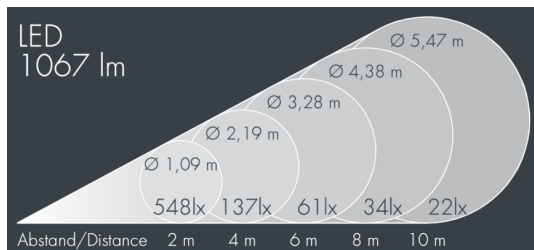

Metaspot 1

8 241 257 149

15 W, 1067 lm, 2700 K warm white, DALI, medium wide beam 31°

Customized solutions and modifications are possible: Special RAL, DB or NCS colours as polyester powder coat, luminaires in 2700 K and other colour temperatures and versions for high ambient temperature.

Specification text

housing made of corrosion-resistant die-cast aluminum AlSi12, polyester powder coated by high-quality and UV-stabilized coating process, Colour: silver grey, all exterior parts are stainless steel, tempered safety glass, anti-reflective coating from 1 side, dark screenprint, silicon gasket, tool-free twist closure, for installation on poles Ø 60 - 100 mm, tiltable base made of powder coated aluminum, 2 drilled holes Ø 9 mm, spacing 95 mm, 1 centre hole Ø 40 mm, tilt range: 90°, 360° adjustable, cable gland: M16, connecting terminal: 5 pole, light source completely shielded, high gloss aluminium reflector, integral, dimmable driver (DALI), CRI > 80, 3, service life L80/B10 > 50.000 h, Beam angle (FWHM): 31°, luminous flux: 1067 lm, wattage: 15 W, delivered lumens 71 lm/W, protection type IP65, protection class I, impact resistance IK08, windage area 0,026 m², dimensions: Ø 124 mm, width 180 mm, weight 2.1 kg

Wattage	15 W	Beam angle (FWHM)	31°
Delivered lumens	71 lm/W	Housing colour	silver grey
Light source	LED 2700 K	Power supply cable	Ø 6 – 11 mm
Color Rendering Index	CRI > 80	Protection type	IP65
Colour tolerance	3	Protection class	I
Lifetime ta 25° C	L80/B10 > 50.000 h	Impact resistance	IK08
Control gear	DALI	Windage area	0,026m²
Input voltage AC	220 – 240 V	Dimensions	Ø 124 mm, width 180 mm
Input voltage DC	220 – 240 V	Weight	2,10 kg
Voltage protection	2 kV L/N 4 kV L/PE	Max. ambient temperature ta	40°
Luminaires per B16A / C16A	50 / 85		