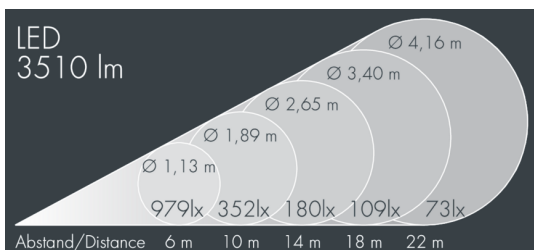

Metaspot 2

8 242 246 219

35 W, 3525 lm, 3000 K warm white, DALI D4i, narrow beam 10°

Customized solutions and modifications are possible: Special RAL, DB or NCS colours as polyester powder coat, luminaires in 2700 K and other colour temperatures and versions for high ambient temperature.

Specification text

housing made of corrosion-resistant die-cast aluminum AlSi12, polyester powder coated by high-quality and UV-stabilized coating process, Colour: black RAL 7021, all exterior parts are stainless steel, tempered safety glass, anti-reflective coating from 1 side, dark screenprint, silicon gasket, tool-free twist closure, for installation on poles Ø 60 - 100 mm, tiltable base made of powder coated aluminum, 2 drilled holes Ø 9 mm, spacing 95 mm, 1 centre hole Ø 40 mm, tilt range: 90°, 360° adjustable, cable gland: M20, connecting terminal: 5 pole, light source completely shielded, high gloss aluminium reflector, integral driver (DALI D4i), CRI > 80, 3, service life L90/B10 > 50.000 h, Beam angle (FWHM): 10°, luminous flux: 3525 lm, wattage: 35 W, delivered lumens 101 lm/W, protection type IP65, protection class I, impact resistance IK08, windage area 0,042 m², dimensions: Ø 176 mm, width 244 mm, weight 3.6 kg

Specification

Wattage	35 W	Beam angle (FWHM)	10°
Delivered lumens	101 lm/W	Housing colour	black RAL 7021
Light source	LED 3000 K	Power supply cable	Ø 6 – 11 mm
Color Rendering Index	CRI > 80	Protection type	IP65
Colour tolerance	3	Protection class	I
Lifetime ta 25° C	L90/B10 > 50.000 h	Impact resistance	IK08
Control gear	DALI D4i	Windage area	0,042m ²
Input voltage AC	220 – 240 V	Dimensions	Ø 176 mm, width 244 mm
Input voltage DC	220 – 240 V	Weight	3,60 kg
Voltage protection	6 kV L/N 10 kV L/PE	Max. ambient temperature ta	45°
Luminaires per B16A / C16A	20 / 33		