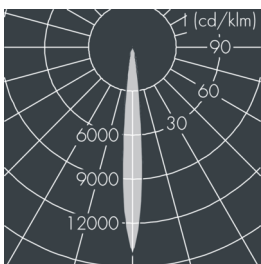

Metaspot 2

8 242 246 219

35 W, 3525 lm, 3000 K warm white, DALI D4i, narrow beam 10°

Customized solutions and modifications are possible: Special RAL, DB or NCS colours as polyester powder coat, luminaires in 2700 K and other colour temperatures and versions for high ambient temperature.

Specification text

housing made of corrosion-resistant die-cast aluminum AlSi12, polyester powder coated by high-quality and UV-stabilized coating process, Colour: black RAL 7021, all exterior parts are stainless steel, tempered safety glass, anti-reflective coating from 1 side, dark screenprint, silicon gasket, tool-free twist closure, for installation on poles Ø 60 - 100 mm, tiltable base made of powder coated aluminum, 2 drilled holes Ø 9 mm, spacing 95 mm, 1 centre hole Ø 40 mm, tilt range: 90°, 360° adjustable, cable gland: M20, connecting terminal: 5 pole, light source completely shielded, high gloss aluminium reflector, integral driver (DALI D4i), CRI > 80, 3, service life L90/B10 > 50.000 h, Beam angle (FWHM): 10°, luminous flux: 3525 lm, wattage: 35 W, delivered lumens 101 lm/W, protection type IP65, protection class I, impact resistance IK08, windage area 0,042 m², dimensions: Ø 176 mm, width 244 mm, weight 3.6 kg

Specification

Wattage	35 W	Beam angle (FWHM)	10°
Delivered lumens	101 lm/W	Housing colour	black RAL 7021
Light source	LED 3000 K	Power supply cable	Ø 6 – 11 mm
Color Rendering Index	CRI > 80	Protection type	IP65
Colour tolerance	3	Protection class	I
Lifetime ta 25° C	L90/B10 > 50.000 h	Impact resistance	IK08
Control gear	DALI D4i	Windage area	0,042m ²
Input voltage AC	220 – 240 V	Dimensions	Ø 176 mm, width 244 mm
Input voltage DC	220 – 240 V	Weight	3,60 kg
Voltage protection	6 kV L/N 10 kV L/PE	Max. ambient temperature ta	45°
Luminaires per B16A / C16A	20 / 33		