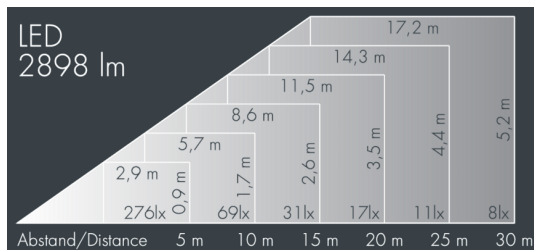

Metaspot 2

8 242 257 139

35 W, 2898 lm, 2700 K warm white, DALI,
linear, horizontal 9° / 36°

Customized solutions and modifications are possible: Special RAL, DB or NCS colours as polyester powder coat, luminaires in 2700 K and other colour temperatures and versions for high ambient temperature.

Specification text

housing made of corrosion-resistant die-cast aluminum AlSi12, polyester powder coated by high-quality and UV-stabilized coating process, Colour: silver grey, all exterior parts are stainless steel, tempered safety glass, anti-reflective coating from 1 side, dark screenprint, silicon gasket, tool-free twist closure, for installation on poles Ø 60 - 100 mm, tiltable base made of powder coated aluminum, 2 drilled holes Ø 9 mm, spacing 95 mm, 1 centre hole Ø 40 mm, tilt range: 90°, 360° adjustable, cable gland: M20, connecting terminal: 5 pole, light source completely shielded, high gloss aluminium reflector, integral, dimmable driver (DALI), CRI > 80, 3, service life L90/B10 > 50.000 h, Beam angle (FWHM): 9° / 36°, luminous flux: 2898 lm, wattage: 35 W, delivered lumens 83 lm/W, protection type IP65, protection class I, impact resistance IK08, windage area 0,042 m², dimensions: Ø 176 mm, width 244 mm, weight 3.6 kg

Specification

Wattage	35 W	Beam angle (FWHM)	9° / 36°
Delivered lumens	83 lm/W	Housing colour	silver grey
Light source	LED 2700 K	Power supply cable	Ø 6 – 11 mm
Color Rendering Index	CRI > 80	Protection type	IP65
Colour tolerance	3	Protection class	I
Lifetime ta 25° C	L90/B10 > 50.000 h	Impact resistance	IK08
Control gear	DALI	Windage area	0,042m²
Input voltage AC	220 – 240 V	Dimensions	Ø 176 mm, width 244 mm
Input voltage DC	220 – 240 V	Weight	3,60 kg
Voltage protection	6 kV L/N 10 kV L/PE	Max. ambient temperature ta	45°
Luminaires per B16A / C16A	16 / 33		