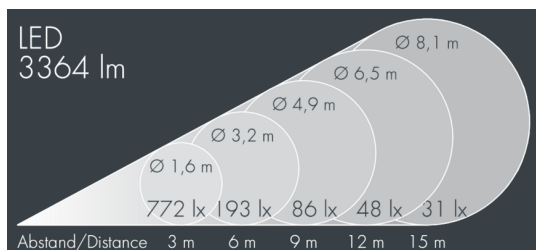

## Metaspot 2

8 246 057 149

35 W, 3364 lm, 2700 K warm white, DALI, medium wide beam 30°

Customized solutions and modifications are possible: Special RAL, DB or NCS colours as polyester powder coat, luminaires in 2700 K and other colour temperatures and versions for high ambient temperature.

## Specification text

housing made of corrosion-resistant die-cast aluminum AlSi12, polyester powder coated by high-quality and UV-stabilized coating process, Colour: silver grey, all exterior parts are stainless steel, tempered safety glass, anti-reflective coating from 1 side, dark screenprint, silicon gasket, tool-free twist closure, mounting bracket: 2 drilled holes  $\varnothing$  9 mm, spacing 40 mm, 1 centre hole  $\varnothing$  14 mm, tilt range: 180°, cable gland: M20, connecting terminal: 5 pole, light source completely shielded, high gloss aluminium reflector, integral, dimmable driver (DALI), CRI > 80, 3, service life L90/B10 > 50.000 h, Beam angle (FWHM): 30°, luminous flux: 3364 lm, wattage: 35 W, delivered lumens 96 lm/W, protection type IP65, protection class II, impact resistance IK08, windage area 0,045 m<sup>2</sup>, dimensions:  $\varnothing$  176 mm, width 244 mm, weight 3.6 kg

## Specification

Wattage	35 W	Beam angle (FWHM)	30°
Delivered lumens	96 lm/W	Housing colour	silver grey
Light source	LED 2700 K	Power supply cable	$\varnothing$ 6 – 11 mm
Color Rendering Index	CRI > 80	Protection type	IP65
Colour tolerance	3	Protection class	II
Lifetime ta 25° C	L90/B10 > 50.000 h	Impact resistance	IK08
Control gear	DALI	Windage area	0,045m <sup>2</sup>
Input voltage AC	220 – 240 V	Dimensions	$\varnothing$ 176 mm, width 244 mm
Input voltage DC	220 – 240 V	Weight	3,60 kg
Voltage protection	6 kV L/N   10 kV L/PE	Max. ambient temperature ta	45°
Luminaires per B16A / C16A	16 / 33		