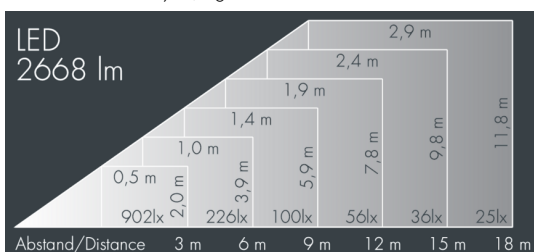

Metaspot 2

8 246 257 179

35 W, 2668 lm, 2700 K warm white, DALI, linear, rotatable 9° / 36°

Customized solutions and modifications are possible: Special RAL, DB or NCS colours as polyester powder coat, luminaires in 2700 K and other colour temperatures and versions for high ambient temperature.

Specification text

housing made of corrosion-resistant die-cast aluminum AlSi12, polyester powder coated by high-quality and UV-stabilized coating process, Colour: silver grey, all exterior parts are stainless steel, tempered safety glass, anti-reflective coating from 1 side, silicon gasket, tool-free twist closure, for installation on poles Ø 60 - 100 mm, tiltable base made of powder coated aluminum, 2 drilled holes Ø 9 mm, spacing 95 mm, 1 centre hole Ø 40 mm, tilt range: 90°, 360° adjustable, cable gland: M20, connecting terminal: 5 pole, light source completely shielded, high gloss aluminium reflector, integral, dimmable driver (DALI), CRI > 80, 3, service life L90/B10 > 50.000 h, Beam angle (FWHM): 9° / 36°, luminous flux: 2668 lm, wattage: 35 W, delivered lumens 76 lm/W, protection type IP65, protection class II, impact resistance IK08, windage area 0,042 m², dimensions: Ø 176 mm, width 244 mm, weight 3.9 kg

Specification

Wattage	35 W	Beam angle (FWHM)	9° / 36°
Delivered lumens	76 lm/W	Housing colour	silver grey
Light source	LED 2700 K	Power supply cable	Ø 6 – 11 mm
Color Rendering Index	CRI > 80	Protection type	IP65
Colour tolerance	3	Protection class	II
Lifetime ta 25° C	L90/B10 > 50.000 h	Impact resistance	IK08
Control gear	DALI	Windage area	0,042m ²
Input voltage AC	220 – 240 V	Dimensions	Ø 176 mm, width 244 mm
Input voltage DC	220 – 240 V	Weight	3,90 kg
Voltage protection	6 kV L/N 10 kV L/PE	Max. ambient temperature ta	45°
Luminaires per B16A / C16A	16 / 33		