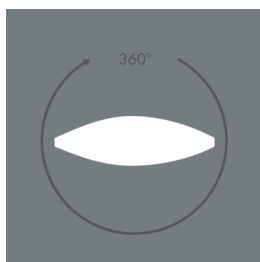

Metaspot 2

8 246 257 179

35 W, 2668 lm, 2700 K warm white, DALI, linear, rotatable 9° / 36°

Customized solutions and modifications are possible: Special RAL, DB or NCS colours as polyester powder coat, luminaires in 2700 K and other colour temperatures and versions for high ambient temperature.

Specification text

housing made of corrosion-resistant die-cast aluminum AlSi12, polyester powder coated by high-quality and UV-stabilized coating process, Colour: silver grey, all exterior parts are stainless steel, tempered safety glass, anti-reflective coating from 1 side, silicon gasket, tool-free twist closure, for installation on poles Ø 60 - 100 mm, tiltable base made of powder coated aluminum, 2 drilled holes Ø 9 mm, spacing 95 mm, 1 centre hole Ø 40 mm, tilt range: 90°, 360° adjustable, cable gland: M20, connecting terminal: 5 pole, light source completely shielded, high gloss aluminium reflector, integral, dimmable driver (DALI), CRI > 80, 3, service life L90/B10 > 50.000 h, Beam angle (FWHM): 9° / 36°, luminous flux: 2668 lm, wattage: 35 W, delivered lumens 76 lm/W, protection type IP65, protection class II, impact resistance IK08, windage area 0,042 m², dimensions: Ø 176 mm, width 244 mm, weight 3.9 kg

Specification

Wattage	35 W	Beam angle (FWHM)	9° / 36°
Delivered lumens	76 lm/W	Housing colour	silver grey
Light source	LED 2700 K	Power supply cable	Ø 6 – 11 mm
Color Rendering Index	CRI > 80	Protection type	IP65
Colour tolerance	3	Protection class	II
Lifetime ta 25° C	L90/B10 > 50.000 h	Impact resistance	IK08
Control gear	DALI	Windage area	0,042m ²
Input voltage AC	220 – 240 V	Dimensions	Ø 176 mm, width 244 mm
Input voltage DC	220 – 240 V	Weight	3,90 kg
Voltage protection	6 kV L/N 10 kV L/PE	Max. ambient temperature ta	45°
Luminaires per B16A / C16A	16 / 33		