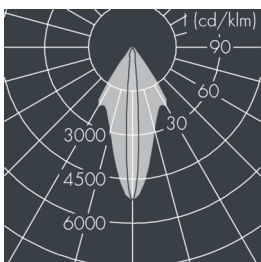

Metaspot 2

8 246 257 179

35 W, 2668 lm, 2700 K warm white, DALI, linear, rotatable 9° / 36°

Customized solutions and modifications are possible: Special RAL, DB or NCS colours as polyester powder coat, luminaires in 2700 K and other colour temperatures and versions for high ambient temperature.

Specification text

housing made of corrosion-resistant die-cast aluminum AlSi12, polyester powder coated by high-quality and UV-stabilized coating process, Colour: silver grey, all exterior parts are stainless steel, tempered safety glass, anti-reflective coating from 1 side, silicon gasket, tool-free twist closure, for installation on poles Ø 60 - 100 mm, tiltable base made of powder coated aluminum, 2 drilled holes Ø 9 mm, spacing 95 mm, 1 centre hole Ø 40 mm, tilt range: 90°, 360° adjustable, cable gland: M20, connecting terminal: 5 pole, light source completely shielded, high gloss aluminium reflector, integral, dimmable driver (DALI), CRI > 80, 3, service life L90/B10 > 50.000 h, Beam angle (FWHM): 9° / 36°, luminous flux: 2668 lm, wattage: 35 W, delivered lumens 76 lm/W, protection type IP65, protection class II, impact resistance IK08, windage area 0,042 m², dimensions: Ø 176 mm, width 244 mm, weight 3.9 kg

Specification

Wattage	35 W	Beam angle (FWHM)	9° / 36°
Delivered lumens	76 lm/W	Housing colour	silver grey
Light source	LED 2700 K	Power supply cable	Ø 6 – 11 mm
Color Rendering Index	CRI > 80	Protection type	IP65
Colour tolerance	3	Protection class	II
Lifetime ta 25° C	L90/B10 > 50.000 h	Impact resistance	IK08
Control gear	DALI	Windage area	0,042m ²
Input voltage AC	220 – 240 V	Dimensions	Ø 176 mm, width 244 mm
Input voltage DC	220 – 240 V	Weight	3,90 kg
Voltage protection	6 kV L/N 10 kV L/PE	Max. ambient temperature ta	45°
Luminaires per B16A / C16A	16 / 33		