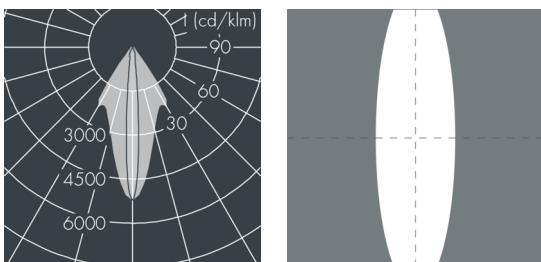

Metaspot 2

8 246 266 029

35 W, 3032 lm, 3000 K warm white,
linear, vertical 9° / 36°

Customized solutions and modifications are possible: Special RAL, DB or NCS colours as polyester powder coat, luminaires in 2700 K and other colour temperatures and versions for high ambient temperature.

Specification text

housing made of corrosion-resistant die-cast aluminum AlSi12, polyester powder coated by high-quality and UV-stabilized coating process, Colour: white RAL 9002, all exterior parts are stainless steel, tempered safety glass, anti-reflective coating from 1 side, dark screenprint, silicon gasket, tool-free twist closure, for installation on poles Ø 60 - 100 mm, tiltable base made of powder coated aluminum, 2 drilled holes Ø 9 mm, spacing 95 mm, 1 centre hole Ø 40 mm, tilt range: 90°, 360° adjustable, cable gland: M20, connecting terminal: 3 pole, light source completely shielded, high gloss aluminium reflector, integral driver (AC/DC), CRI > 80, 3, service life L80/B10 > 50.000 h, Beam angle (FWHM): 9° / 36°, luminous flux: 3032 lm, wattage: 35 W, delivered lumens 87 lm/W, protection type IP65, protection class II, impact resistance IK08, windage area 0,042 m², dimensions: Ø 176 mm, width 244 mm, weight 3.6 kg

Wattage	35 W	Beam angle (FWHM)	9° / 36°
Delivered lumens	87 lm/W	Housing colour	white RAL 9002
Light source	LED 3000 K	Power supply cable	Ø 6 – 11 mm
Color Rendering Index	CRI > 80	Protection type	IP65
Colour tolerance	3	Protection class	II
Lifetime ta 25° C	L80/B10 > 50.000 h	Impact resistance	IK08
Control gear	on / off	Windage area	0,042m ²
Input voltage AC	220 – 240 V	Dimensions	Ø 176 mm, width 244 mm
Input voltage DC	220 – 240 V	Weight	3,60 kg
Voltage protection	6 kV L/N 10 kV L/PE	Max. ambient temperature ta	45°
Luminaires per B16A / C16A	20 / 33		