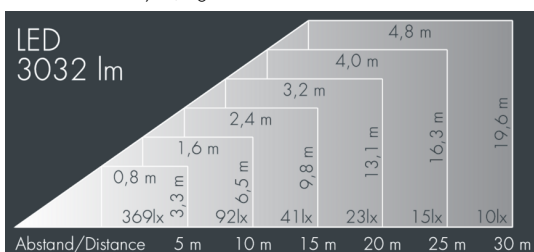

Metaspot 2

8 246 266 029

35 W, 3032 lm, 3000 K warm white,
linear, vertical 9° / 36°

Customized solutions and modifications are possible: Special RAL, DB or NCS colours as polyester powder coat, luminaires in 2700 K and other colour temperatures and versions for high ambient temperature.

Specification text

housing made of corrosion-resistant die-cast aluminum AlSi12, polyester powder coated by high-quality and UV-stabilized coating process, Colour: white RAL 9002, all exterior parts are stainless steel, tempered safety glass, anti-reflective coating from 1 side, dark screenprint, silicon gasket, tool-free twist closure, for installation on poles Ø 60 - 100 mm, tiltable base made of powder coated aluminum, 2 drilled holes Ø 9 mm, spacing 95 mm, 1 centre hole Ø 40 mm, tilt range: 90°, 360° adjustable, cable gland: M20, connecting terminal: 3 pole, light source completely shielded, high gloss aluminium reflector, integral driver (AC/DC), CRI > 80, 3, service life L80/B10 > 50.000 h, Beam angle (FWHM): 9° / 36°, luminous flux: 3032 lm, wattage: 35 W, delivered lumens 87 lm/W, protection type IP65, protection class II, impact resistance IK08, windage area 0,042 m², dimensions: Ø 176 mm, width 244 mm, weight 3.6 kg

Wattage	35 W	Beam angle (FWHM)	9° / 36°
Delivered lumens	87 lm/W	Housing colour	white RAL 9002
Light source	LED 3000 K	Power supply cable	Ø 6 – 11 mm
Color Rendering Index	CRI > 80	Protection type	IP65
Colour tolerance	3	Protection class	II
Lifetime ta 25° C	L80/B10 > 50.000 h	Impact resistance	IK08
Control gear	on / off	Windage area	0,042m ²
Input voltage AC	220 – 240 V	Dimensions	Ø 176 mm, width 244 mm
Input voltage DC	220 – 240 V	Weight	3,60 kg
Voltage protection	6 kV L/N 10 kV L/PE	Max. ambient temperature ta	45°
Luminaires per B16A / C16A	20 / 33		