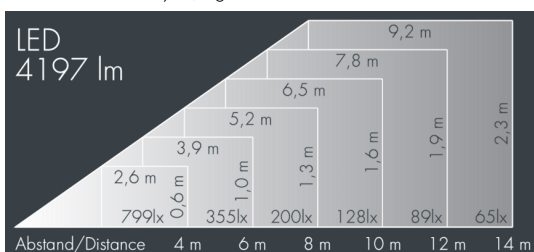

Metaspot 3

8 247 047 179

67 W, 4197 lm, 2700 K warm white, DALI, linear, rotatable 9° / 36°

Customized solutions and modifications are possible: Special RAL, DB or NCS colours as polyester powder coat, luminaires in 2700 K and other colour temperatures and versions for high ambient temperature.

Specification text

housing made of corrosion-resistant die-cast aluminum AlSi12, polyester powder coated by high-quality and UV-stabilized coating process, Colour: black RAL 7021, all exterior parts are stainless steel, tempered safety glass, anti-reflective coating from 1 side, silicon gasket, tool-free twist closure, mounting bracket: 2 drilled holes $\varnothing$ 9 mm, spacing 40 mm, 1 centre hole $\varnothing$ 14 mm, tilt range: 180°, cable gland: M20, connecting terminal: 5 pole, light source completely shielded, high gloss aluminium reflector, integral, dimmable driver (DALI), CRI > 80, 3, service life L80/B10 > 50.000 h, Beam angle (FWHM): 9° / 36°, luminous flux: 4197 lm, wattage: 67 W, delivered lumens 63 lm/W, protection type IP65, protection class II, impact resistance IK08, windage area 0,055 m², dimensions: $\varnothing$ 201 mm, width 272 mm, weight 5.4 kg

The modular luminaire design makes the replacement of components possible. The product meets the demands of the applicable EU guidelines and product safety regulations and bears the CE mark.

IP65 IK08

Specification

Wattage	67 W	Beam angle (FWHM)	9° / 36°
Delivered lumens	63 lm/W	Housing colour	black RAL 7021
Light source	LED 2700 K	Power supply cable	$\varnothing$ 6 – 11 mm
Color Rendering Index	CRI > 80	Protection type	IP65
Colour tolerance	3	Protection class	II
Lifetime ta 25° C	L80/B10 > 50.000 h	Impact resistance	IK08
Control gear	DALI	Windage area	0,055m²
Input voltage AC	220 – 240 V	Dimensions	$\varnothing$ 201 mm, width 272 mm
Input voltage DC	220 – 240 V	Weight	5,40 kg
Voltage protection	2 kV L/N | 4 kV L/PE	Max. ambient temperature ta	35°
Luminaires per B16A / C16A	10 / 16