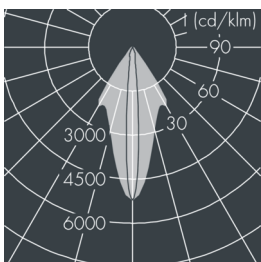

### Metaspot 3

8 247 047 179

67 W, 4197 lm, 2700 K warm white, DALI, linear, rotatable 9° / 36°

Customized solutions and modifications are possible: Special RAL, DB or NCS colours as polyester powder coat, luminaires in 2700 K and other colour temperatures and versions for high ambient temperature.

### Specification text

housing made of corrosion-resistant die-cast aluminum AlSi12, polyester powder coated by high-quality and UV-stabilized coating process, Colour: black RAL 7021, all exterior parts are stainless steel, tempered safety glass, anti-reflective coating from 1 side, silicon gasket, tool-free twist closure, mounting bracket: 2 drilled holes  $\varnothing$  9 mm, spacing 40 mm, 1 centre hole  $\varnothing$  14 mm, tilt range: 180°, cable gland: M20, connecting terminal: 5 pole, light source completely shielded, high gloss aluminium reflector, integral, dimmable driver (DALI), CRI > 80, 3, service life L80/B10 > 50.000 h, Beam angle (FWHM): 9° / 36°, luminous flux: 4197 lm, wattage: 67 W, delivered lumens 63 lm/W, protection type IP65, protection class II, impact resistance IK08, windage area 0,055 m<sup>2</sup>, dimensions:  $\varnothing$  201 mm, width 272 mm, weight 5.4 kg