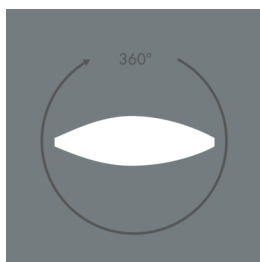

Metaspot 3

8 247 047 179

67 W, 4197 lm, 2700 K warm white, DALI, linear, rotatable 9° / 36°

Customized solutions and modifications are possible: Special RAL, DB or NCS colours as polyester powder coat, luminaires in 2700 K and other colour temperatures and versions for high ambient temperature.

Specification text

housing made of corrosion-resistant die-cast aluminum AlSi12, polyester powder coated by high-quality and UV-stabilized coating process, Colour: black RAL 7021, all exterior parts are stainless steel, tempered safety glass, anti-reflective coating from 1 side, silicon gasket, tool-free twist closure, mounting bracket: 2 drilled holes $\varnothing$ 9 mm, spacing 40 mm, 1 centre hole $\varnothing$ 14 mm, tilt range: 180°, cable gland: M20, connecting terminal: 5 pole, light source completely shielded, high gloss aluminium reflector, integral, dimmable driver (DALI), CRI > 80, 3, service life L80/B10 > 50.000 h, Beam angle (FWHM): 9° / 36°, luminous flux: 4197 lm, wattage: 67 W, delivered lumens 63 lm/W, protection type IP65, protection class II, impact resistance IK08, windage area 0,055 m², dimensions: $\varnothing$ 201 mm, width 272 mm, weight 5.4 kg

The modular luminaire design makes the replacement of components possible. The product meets the demands of the applicable EU guidelines and product safety regulations and bears the CE mark.

IP65 IK08

Specification

Wattage	67 W	Beam angle (FWHM)	9° / 36°
Delivered lumens	63 lm/W	Housing colour	black RAL 7021
Light source	LED 2700 K	Power supply cable	$\varnothing$ 6 – 11 mm
Color Rendering Index	CRI > 80	Protection type	IP65
Colour tolerance	3	Protection class	II
Lifetime ta 25° C	L80/B10 > 50.000 h	Impact resistance	IK08
Control gear	DALI	Windage area	0,055m²
Input voltage AC	220 – 240 V	Dimensions	$\varnothing$ 201 mm, width 272 mm
Input voltage DC	220 – 240 V	Weight	5,40 kg
Voltage protection	2 kV L/N | 4 kV L/PE	Max. ambient temperature ta	35°
Luminaires per B16A / C16A	10 / 16