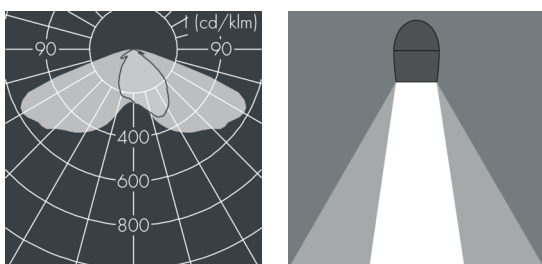

Metaspot 3

8 247 256 089

68 W, 7311 lm, 3000 K warm white,
Street Optic 60° / 142°

Customized solutions and modifications are possible: Special RAL, DB or NCS colours as polyester powder coat, luminaires in 2700 K and other colour temperatures and versions for high ambient temperature.

Specification text

housing made of corrosion-resistant die-cast aluminum ALSi12, polyester powder coated by high-quality and UV-stabilized coating process, Colour: silver grey, all exterior parts are stainless steel, tempered safety glass, anti-reflective coating from 1 side, dark screenprint, silicon gasket, tool-free twist closure, for installation on poles \varnothing 60 - 100 mm, tiltable base made of powder coated aluminum, 2 drilled holes \varnothing 9 mm, spacing 95 mm, 1 centre hole \varnothing 40 mm, tilt range: 90°, 360° adjustable, cable gland: M20, connecting terminal: 3 pole, PMMA lens, integral driver (AC/DC), CRI > 80, 3, service life L80/B10 > 50.000 h, Beam angle (FWHM): 60° / 142°, luminous flux: 7311 lm, wattage: 68 W, delivered lumens 107 lm/W, protection type IP65, protection class II, impact resistance IK08, windage area 0,055 m², dimensions: \varnothing 200 mm, width 272 mm, weight 4.9 kg

Specification

Wattage	68 W	Beam angle (FWHM)	60° / 142°
Delivered lumens	107 lm/W	Housing colour	silver grey
Light source	LED 3000 K	Power supply cable	\varnothing 6 - 11 mm
Color Rendering Index	CRI > 80	Protection type	IP65
Colour tolerance	3	Protection class	II
Lifetime ta 25° C	L80/B10 > 50.000 h	Impact resistance	IK08
Control gear	on / off	Windage area	0,055m ²
Input voltage AC	220 - 240 V	Dimensions	\varnothing 200 mm, width 272 mm
Input voltage DC	220 - 240 V	Weight	4,90 kg
Voltage protection	2 kV L/N 4 kV L/PE	Max. ambient temperature ta	35°
Luminaires per B16A / C16A	10 / 16		