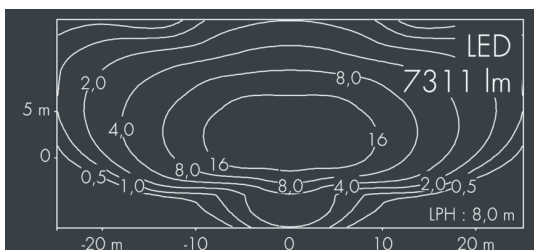

Metaspot 3

8 247 256 089

68 W, 7311 lm, 3000 K warm white,
Street Optic 60° / 142°

Customized solutions and modifications are possible: Special RAL, DB or NCS colours as polyester powder coat, luminaires in 2700 K and other colour temperatures and versions for high ambient temperature.

Specification text

housing made of corrosion-resistant die-cast aluminum ALSi12, polyester powder coated by high-quality and UV-stabilized coating process, Colour: silver grey, all exterior parts are stainless steel, tempered safety glass, anti-reflective coating from 1 side, dark screenprint, silicon gasket, tool-free twist closure, for installation on poles \varnothing 60 - 100 mm, tiltable base made of powder coated aluminum, 2 drilled holes \varnothing 9 mm, spacing 95 mm, 1 centre hole \varnothing 40 mm, tilt range: 90°, 360° adjustable, cable gland: M20, connecting terminal: 3 pole, PMMA lens, integral driver (AC/DC), CRI > 80, 3, service life L80/B10 > 50.000 h, Beam angle (FWHM): 60° / 142°, luminous flux: 7311 lm, wattage: 68 W, delivered lumens 107 lm/W, protection type IP65, protection class II, impact resistance IK08, windage area 0,055 m², dimensions: \varnothing 200 mm, width 272 mm, weight 4.9 kg

Specification

Wattage	68 W	Beam angle (FWHM)	60° / 142°
Delivered lumens	107 lm/W	Housing colour	silver grey
Light source	LED 3000 K	Power supply cable	\varnothing 6 - 11 mm
Color Rendering Index	CRI > 80	Protection type	IP65
Colour tolerance	3	Protection class	II
Lifetime ta 25° C	L80/B10 > 50.000 h	Impact resistance	IK08
Control gear	on / off	Windage area	0,055m ²
Input voltage AC	220 - 240 V	Dimensions	\varnothing 200 mm, width 272 mm
Input voltage DC	220 - 240 V	Weight	4,90 kg
Voltage protection	2 kV L/N 4 kV L/PE	Max. ambient temperature ta	35°
Luminaires per B16A / C16A	10 / 16		