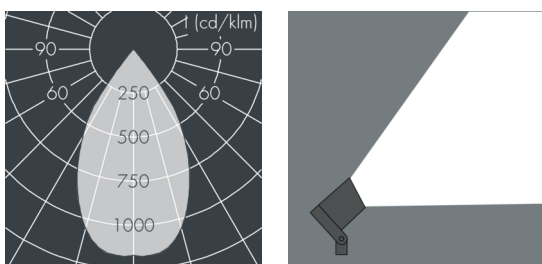

Minispot 2 - 48 V

8 925 056 359

8 W, 573 lm, 3000 K warm white, Casambi, wide beam 59°

Customized solutions and modifications are possible: Special RAL, DB or NCS colours as polyester powder coat, luminaires in 2700 K and other colour temperatures and versions for high ambient temperature.

Specification text

housing made of die-cast aluminum ALSi12, polyester powder coated by high-quality and UV-stabilized coating process, Colour: silver grey, all exterior parts are stainless steel, tempered high efficiency safety glass, anti-reflective coating from 1 side, silicon gasket, with 2 stainless steel screws, mounting bracket: 1 long hole \varnothing 7 mm, spacing 18 mm, 1 center hole \varnothing 8.5 mm, tilt range: 185°, cable gland: M20, connecting terminal: 3 pole, highly efficient faceted rotationally symmetrical reflector, Radial louvre, Constant current control (48 V DC), CRI > 80, 3, service life $L_{90/B10} > 50.000$ h, Beam angle (FWHM): 59°, luminous flux: 573 lm, wattage: 8 W, delivered lumens 72 lm/W, protection type IP65, protection class III, impact resistance IK08, windage area 0,01 m², dimensions: \varnothing 80 mm, width 121 mm, weight 0.8 kg

Specification

| | | | |
|-----------------------|-------------------------|-----------------------------|-----------------------------------|
| Wattage | 8 W | Beam angle (FWHM) | 59° |
| Delivered lumens | 72 lm/W | Housing colour | silver grey |
| Light source | LED 3000 K | Power supply cable | \varnothing 6 – 11 mm |
| Color Rendering Index | CRI > 80 | Protection type | IP65 |
| Colour tolerance | 3 | Protection class | III |
| Lifetime ta 25° C | $L_{90/B10} > 50.000$ h | Impact resistance | IK08 |
| Control gear | Casambi | Windage area | 0,01m ² |
| Input voltage DC | 48 | Dimensions | \varnothing 80 mm, width 121 mm |
| | | Weight | 0,80 kg |
| | | Max. ambient temperature ta | 35° |