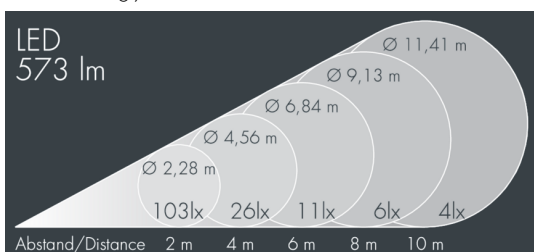

Minispot 2 - 48 V

8 925 056 359

8 W, 573 lm, 3000 K warm white, Casambi, wide beam 59°

Customized solutions and modifications are possible: Special RAL, DB or NCS colours as polyester powder coat, luminaires in 2700 K and other colour temperatures and versions for high ambient temperature.

Specification text

housing made of die-cast aluminum ALSi12, polyester powder coated by high-quality and UV-stabilized coating process, Colour: silver grey, all exterior parts are stainless steel, tempered high efficiency safety glass, anti-reflective coating from 1 side, silicon gasket, with 2 stainless steel screws, mounting bracket: 1 long hole \varnothing 7 mm, spacing 18 mm, 1 center hole \varnothing 8.5 mm, tilt range: 185°, cable gland: M20, connecting terminal: 3 pole, highly efficient faceted rotationally symmetrical reflector, Radial louvre, Constant current control (48 V DC), CRI > 80, 3, service life $L_{90/B10} > 50.000$ h, Beam angle (FWHM): 59°, luminous flux: 573 lm, wattage: 8 W, delivered lumens 72 lm/W, protection type IP65, protection class III, impact resistance IK08, windage area 0,01 m², dimensions: \varnothing 80 mm, width 121 mm, weight 0.8 kg

Specification

| | | | |
|-----------------------|-------------------------|-----------------------------|-----------------------------------|
| Wattage | 8 W | Beam angle (FWHM) | 59° |
| Delivered lumens | 72 lm/W | Housing colour | silver grey |
| Light source | LED 3000 K | Power supply cable | \varnothing 6 – 11 mm |
| Color Rendering Index | CRI > 80 | Protection type | IP65 |
| Colour tolerance | 3 | Protection class | III |
| Lifetime ta 25° C | $L_{90/B10} > 50.000$ h | Impact resistance | IK08 |
| Control gear | Casambi | Windage area | 0,01m ² |
| Input voltage DC | 48 | Dimensions | \varnothing 80 mm, width 121 mm |
| | | Weight | 0,80 kg |
| | | Max. ambient temperature ta | 35° |