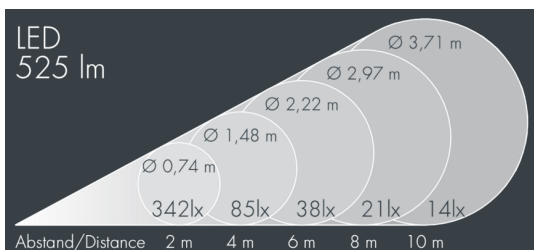

Minispot 2 - 48 V

8 925 057 149

9 W, 525 lm, 2700 K warm white, DALI, medium wide beam 23°

Customized solutions and modifications are possible: Special RAL, DB or NCS colours as polyester powder coat, luminaires in 2700 K and other colour temperatures and versions for high ambient temperature.

Specification text

housing made of die-cast aluminum ALSi12, polyester powder coated by high-quality and UV-stabilized coating process, Colour: silver grey, all exterior parts are stainless steel, tempered high efficiency safety glass, anti-reflective coating from 1 side, silicon gasket, with 2 stainless steel screws, mounting bracket: 1 long hole Ø 7 mm, spacing 18 mm, 1 center hole Ø 8.5 mm, tilt range: 185°, cable gland: M20, connecting terminal: 5 pole, highly efficient faceted rotationally symmetrical reflector, Radial louvre, Constant current control (48 V DC), CRI > 80, 3, service life L90/B10 > 50.000 h, Beam angle (FWHM): 23°, luminous flux: 525 lm, wattage: 9 W, delivered lumens 58 lm/W, protection type IP65, protection class III, impact resistance IK08, windage area 0,01 m², dimensions: Ø 80 mm, width 121 mm, weight 0.8 kg

Specification

| | | | |
|-----------------------|--------------------|-----------------------------|-----------------------|
| Wattage | 9 W | Beam angle (FWHM) | 23° |
| Delivered lumens | 58 lm/W | Housing colour | silver grey |
| Light source | LED 2700 K | Power supply cable | Ø 6 – 11 mm |
| Color Rendering Index | CRI > 80 | Protection type | IP65 |
| Colour tolerance | 3 | Protection class | III |
| Lifetime ta 25° C | L90/B10 > 50.000 h | Impact resistance | IK08 |
| Control gear | DALI | Windage area | 0,01m² |
| | | Dimensions | Ø 80 mm, width 121 mm |
| | | Weight | 0,80 kg |
| | | Max. ambient temperature ta | 35° |