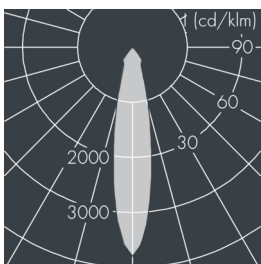

Minispot 2 - 48 V

8 925 057 149

9 W, 525 lm, 2700 K warm white, DALI, medium wide beam 23°

Customized solutions and modifications are possible: Special RAL, DB or NCS colours as polyester powder coat, luminaires in 2700 K and other colour temperatures and versions for high ambient temperature.

Specification text

housing made of die-cast aluminum ALSi12, polyester powder coated by high-quality and UV-stabilized coating process, Colour: silver grey, all exterior parts are stainless steel, tempered high efficiency safety glass, anti-reflective coating from 1 side, silicon gasket, with 2 stainless steel screws, mounting bracket: 1 long hole Ø 7 mm, spacing 18 mm, 1 center hole Ø 8.5 mm, tilt range: 185°, cable gland: M20, connecting terminal: 5 pole, highly efficient faceted rotationally symmetrical reflector, Radial louvre, Constant current control (48 V DC), CRI > 80, 3, service life L90/B10 > 50.000 h, Beam angle (FWHM): 23°, luminous flux: 525 lm, wattage: 9 W, delivered lumens 58 lm/W, protection type IP65, protection class III, impact resistance IK08, windage area 0,01 m², dimensions: Ø 80 mm, width 121 mm, weight 0.8 kg

Specification

| | | | |
|-----------------------|--------------------|-----------------------------|-----------------------|
| Wattage | 9 W | Beam angle (FWHM) | 23° |
| Delivered lumens | 58 lm/W | Housing colour | silver grey |
| Light source | LED 2700 K | Power supply cable | Ø 6 – 11 mm |
| Color Rendering Index | CRI > 80 | Protection type | IP65 |
| Colour tolerance | 3 | Protection class | III |
| Lifetime ta 25° C | L90/B10 > 50.000 h | Impact resistance | IK08 |
| Control gear | DALI | Windage area | 0,01m² |
| | | Dimensions | Ø 80 mm, width 121 mm |
| | | Weight | 0,80 kg |
| | | Max. ambient temperature ta | 35° |