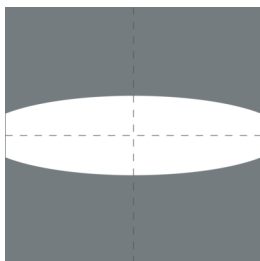

Minispot 2 - 48 V

8 925 059 339
0 W, RGBW Casambi,
linear horizontal 24°

Customized solutions and modifications are possible: Special RAL, DB or NCS colours as polyester powder coat, luminaires in 2700 K and other colour temperatures and versions for high ambient temperature.

Specification text

housing made of die-cast aluminum ALSi12, polyester powder coated by high-quality and UV-stabilized coating process, Colour: silver grey, all exterior parts are stainless steel, tempered high efficiency safety glass, anti-reflective coating from 1 side, silicon gasket, with 2 stainless steel screws, mounting bracket: 1 long hole $\varnothing 7$ mm, spacing 18 mm, 1 center hole $\varnothing 8.5$ mm, tilt range: 185° , cable gland: M20, connecting terminal: 6 pole, Radial louvre, highly efficient optics made of transparent thermoplastic for precise lighting tasks, Constant current control (48 V DC), Beam angle (FWHM): 24° , wattage: 0 W, protection type IP65, protection class III, impact resistance IK08, windage area $0,01 \text{ m}^2$, dimensions (LxHxW): $66 \times 125 \times 116$ mm, weight 0.8 kg

Specification

Wattage	0 W	Beam angle (FWHM)	24°
Light source	LED RGBW	Housing colour	silver grey
Control gear	Casambi	Protection type	IP65
		Protection class	III
		Impact resistance	IK08
		Windage area	$0,01 \text{ m}^2$
		Dimensions	$66 \times 125 \times 116$ mm
		Weight	0,80 kg