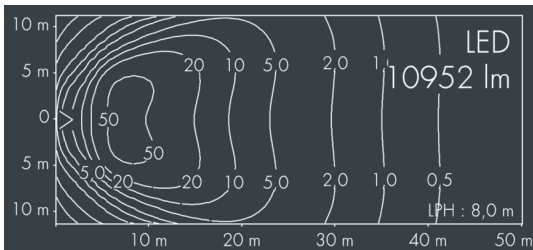

MonoFlood 4

8 204 256 169

4 × 25,5 W, 10952 lm, 3000 K warm white, DALI, axially symmetrical, narrow beam 43° / 62°

Customized solutions and modifications are possible: Special RAL, DB or NCS colours as polyester powder coat, luminaires in 2700 K and other colour temperatures and versions for high ambient temperature.

Specification text

housing made of corrosion-resistant die-cast aluminum AlSi12, polyester powder coated by high-quality and UV-stabilized coating process, Colour: silver grey, all exterior parts are stainless steel, tempered safety glass, anti-reflective coating from 1 side, dark screenprint, silicon gasket, closure with 4 stainless steel screws, for installation on poles Ø 60 - 100 mm, tiltable base made of powder coated aluminum, 2 drilled holes Ø 9 mm, spacing 95 mm, 1 centre hole Ø 13.5 mm, tilt range: 90°, 360° adjustable, cable gland: M20, connecting terminal: 5 pole, highly efficient aluminum reflector, integral driver (DALI), CRI > 80, max 2 SDCM, service life L90/B10 > 50.000 h, Beam angle (FWHM): 43° / 62°, luminous flux: 10952 lm, wattage: 102 W, delivered lumens 108 lm/W, protection type IP67, protection class I, impact resistance IK10, windage area 0,048 m², dimensions (L×H×W): 250 × 176 × 250 mm, weight 6.5 kg

Specification

Wattage	102 W	Beam angle (FWHM)	43° / 62°
Delivered lumens	108 lm/W	Housing colour	silver grey
Light source	LED 3000 K	Power supply cable	Ø 6 – 13 mm
Color Rendering Index	CRI > 80	Protection type	IP67
Colour tolerance	max 2 SDCM	Protection class	I
Lifetime ta 25° C	L90/B10 > 50.000 h	Impact resistance	IK10
Control gear	DALI	Windage area	0,048m ²
Input voltage AC	100 – 280 V	Dimensions	250 × 176 × 250 mm
Input voltage DC	140 – 380 V	Weight	6,50 kg
Voltage protection	4 kV L/N 10 kV L/PE	Max. ambient temperature ta	35°