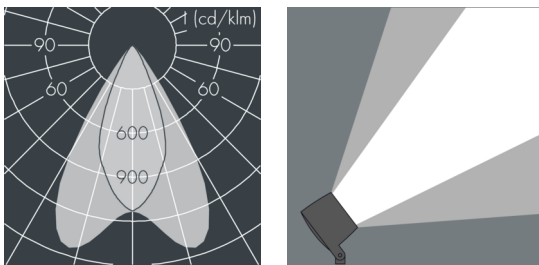

MonoFlood 4

8 204 256 169

4 × 25,5 W, 10952 lm, 3000 K warm white, DALI, axially symmetrical, narrow beam 43° / 62°

Customized solutions and modifications are possible: Special RAL, DB or NCS colours as polyester powder coat, luminaires in 2700 K and other colour temperatures and versions for high ambient temperature.

Specification text

housing made of corrosion-resistant die-cast aluminum AlSi12, polyester powder coated by high-quality and UV-stabilized coating process, Colour: silver grey, all exterior parts are stainless steel, tempered safety glass, anti-reflective coating from 1 side, dark screenprint, silicon gasket, closure with 4 stainless steel screws, for installation on poles Ø 60 - 100 mm, tiltable base made of powder coated aluminum, 2 drilled holes Ø 9 mm, spacing 95 mm, 1 centre hole Ø 13.5 mm, tilt range: 90°, 360° adjustable, cable gland: M20, connecting terminal: 5 pole, highly efficient aluminum reflector, integral driver (DALI), CRI > 80, max 2 SDCM, service life L90/B10 > 50.000 h, Beam angle (FWHM): 43° / 62°, luminous flux: 10952 lm, wattage: 102 W, delivered lumens 108 lm/W, protection type IP67, protection class I, impact resistance IK10, windage area 0,048 m², dimensions (L×H×W): 250 × 176 × 250 mm, weight 6.5 kg

Specification

Wattage	102 W	Beam angle (FWHM)	43° / 62°
Delivered lumens	108 lm/W	Housing colour	silver grey
Light source	LED 3000 K	Power supply cable	Ø 6 – 13 mm
Color Rendering Index	CRI > 80	Protection type	IP67
Colour tolerance	max 2 SDCM	Protection class	I
Lifetime ta 25° C	L90/B10 > 50.000 h	Impact resistance	IK10
Control gear	DALI	Windage area	0,048m ²
Input voltage AC	100 – 280 V	Dimensions	250 × 176 × 250 mm
Input voltage DC	140 – 380 V	Weight	6,50 kg
Voltage protection	4 kV L/N 10 kV L/PE	Max. ambient temperature ta	35°