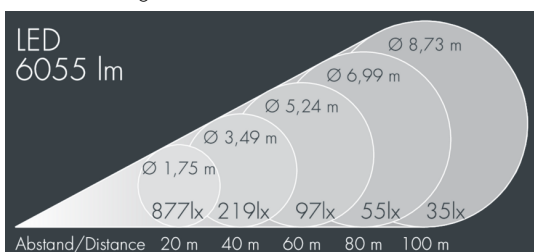

MonoFlood 4

8 204 266 019

13 × 7,5 W, 6055 lm, 3000 K warm white, narrow beam 5°

Customized solutions and modifications are possible: Special RAL, DB or NCS colours as polyester powder coat, luminaires in 2700 K and other colour temperatures and versions for high ambient temperature.

Specification text

housing made of corrosion-resistant die-cast aluminum AlSi12, polyester powder coated by high-quality and UV-stabilized coating process, Colour: white RAL 9002, all exterior parts are stainless steel, tempered safety glass, anti-reflective coating from 1 side, dark screenprint, silicon gasket, closure with 4 stainless steel screws, for installation on poles \varnothing 60 - 100 mm, tiltable base made of powder coated aluminum, 2 drilled holes \varnothing 9 mm, spacing 95 mm, 1 centre hole \varnothing 13.5 mm, tilt range: 90°, 360° adjustable, cable gland: M20, connecting terminal: 3 pole, precise PMMA optics, integral driver (AC/DC), CRI > 80, max 3 SDCM, service life L90/B10 > 50.000 h, Beam angle (FWHM): 5°, luminous flux: 6055 lm, wattage: 98 W, delivered lumens 62 lm/W, protection type IP67, protection class I, impact resistance IK10, windage area 0,048 m², dimensions (L×H×W): 250 × 170 × 250 mm, weight 6.9 kg

IP67 IK10

Specification

Wattage	98 W	Beam angle (FWHM)	5°
Delivered lumens	62 lm/W	Housing colour	white RAL 9002
Light source	LED 3000 K	Power supply cable	\varnothing 6 – 13 mm
Color Rendering Index	CRI > 80	Protection type	IP67
Colour tolerance	max 3 SDCM	Protection class	I
Lifetime ta 25° C	L90/B10 > 50.000 h	Impact resistance	IK10
Control gear	on / off	Windage area	0,048m ²
Input voltage AC	100 – 280 V	Dimensions	250 × 170 × 250 mm
Input voltage DC	140 – 380 V	Weight	6,90 kg
Voltage protection	4 kV L/N 10 kV L/PE	Max. ambient temperature ta	35°