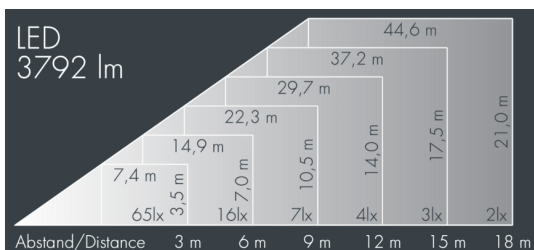

## Nightspot B

8 988 245 609

40 W, 3772 lm, 4000 K neutral white, DALI,  
Street Optic 47° / 126°

Customized solutions and modifications are possible: Special RAL, DB or NCS colours as polyester powder coat, luminaires in 2700 K and other colour temperatures and versions for high ambient temperature.

## Specification text

housing made of corrosion-resistant die-cast aluminum AlSi12, polyester powder coated by high-quality and UV-stabilized coating process, Colour: black RAL 7021, all exterior parts are stainless steel, tempered safety glass, anti-reflective coating from 1 side, silicon gasket, closure with 4 stainless steel screws, for installation on poles  $\varnothing$  60-100mm, adjustable aluminum mounting base, powder coated: 2 drilled holes  $\varnothing$  9mm, spacing 105mm, 1 centre hole  $\varnothing$  2mm, tilt range: 80°, cable gland: M20, connecting terminal: 5 pole, lens for batwing light distribution made of highly efficient optical silicon, integral, dimmable driver (DALI), min. 80, max 3 SDCM, service life L80/B20 > 50.000 h, Beam angle (FWHM): 47° / 126°, luminous flux: 3772 lm, wattage: 40 W, delivered lumens 95 lm/W, protection type IP67, protection class II, impact resistance IK08, windage area 0,05 m<sup>2</sup>, weight 5.6 kg

## Specification

Wattage	40 W	Beam angle (FWHM)	47° / 126°
Delivered lumens	95 lm/W	Housing colour	black RAL 7021
Light source	LED 4000 K	Power supply cable	$\varnothing$ 8 – 15 mm
Color Rendering Index	min. 80	Protection type	IP67
Colour tolerance	max 3 SDCM	Protection class	II
Lifetime ta 25° C	L80/B20 > 50.000 h	Impact resistance	IK08
Control gear	DALI	Windage area	0,05m <sup>2</sup>
Input voltage AC	220 – 240 V	Weight	5,60 kg
Input voltage DC	195 – 255 V	Max. ambient temperature ta	40°
Voltage protection	4 kV L/N   2 kV L/PE		
Luminaires per B16A / C16A	36 / 61		