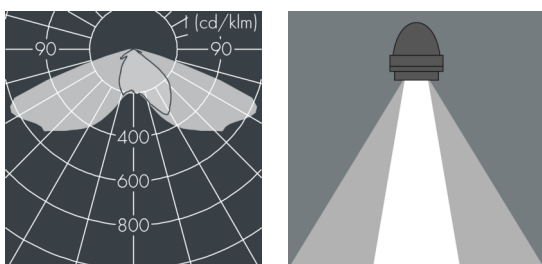

## Nightspot B

8 988 266 609

40 W, 3596 lm, 3000 K warm white, DALI,  
Street Optic 47° / 126°

Customized solutions and modifications are possible: Special RAL, DB or NCS colours as polyester powder coat, luminaires in 2700 K and other colour temperatures and versions for high ambient temperature.

## Specification text

housing made of corrosion-resistant die-cast aluminum AlSi12, polyester powder coated by high-quality and UV-stabilized coating process, Colour: white RAL 9002, all exterior parts are stainless steel, tempered safety glass, anti-reflective coating from 1 side, silicon gasket, closure with 4 stainless steel screws, for installation on poles  $\varnothing$  60-100mm, adjustable aluminum mounting base, powder coated: 2 drilled holes  $\varnothing$  9mm, spacing 105mm, 1 centre hole  $\varnothing$  2mm, tilt range: 80°, cable gland: M20, connecting terminal: 5 pole, lens for batwing light distribution made of highly efficient optical silicon, integral, dimmable driver (DALI), min. 80, max 3 SDCM, service life L80/B20 > 50.000 h, Beam angle (FWHM): 47° / 126°, luminous flux: 3596 lm, wattage: 40 W, delivered lumens 91 lm/W, protection type IP67, protection class II, impact resistance IK08, windage area 0,05 m<sup>2</sup>, weight 5.6 kg

## Specification

Wattage	40 W	Beam angle (FWHM)	47° / 126°
Delivered lumens	91 lm/W	Housing colour	white RAL 9002
Light source	LED 3000 K	Power supply cable	$\varnothing$ 8 – 15 mm
Color Rendering Index	min. 80	Protection type	IP67
Colour tolerance	max 3 SDCM	Protection class	II
Lifetime ta 25° C	L80/B20 > 50.000 h	Impact resistance	IK08
Control gear	DALI	Windage area	0,05m <sup>2</sup>
Input voltage AC	220 – 240 V	Weight	5,60 kg
Input voltage DC	195 – 255 V	Max. ambient temperature ta	40°
Voltage protection	4 kV L/N   2 kV L/PE		
Luminaires per B16A / C16A	36 / 61		