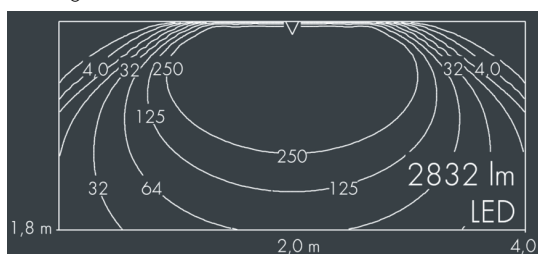

Ecoline modular system luminaire, left

8 797 345 009

1,5 × 2,5 W, 2832 lm, 4000 K neutral white, wall washer 12° / 108°

L1 = 1542 mm

Customized solutions and modifications are possible: Special RAL, DB or NCS colours as polyester powder coat, luminaires in 2700 K and other colour temperatures and versions for high ambient temperature.

Specification text

housing made of extruded aluminum and corrosion-resistant die-cast aluminum AlSi12, polyester powder coated by high-quality and UV-stabilized coating process, Colour: black RAL 7021, all exterior parts are stainless steel, UV stabilised, impact-resistant polycarbonate cover with partial frosting for uniform light diffraction, silicon gasket, closure with 2 stainless steel screws, with stainless steel coupling on right side, tilt range: 220°, cable gland: M20, connecting terminal: 3 pole, highly efficient optics made of transparent thermoplastic for precise lighting tasks, integral driver (AC/DC), CRI > 80, max 2 SDCM, service life L90/B10 > 50.000 h, Beam angle (FWHM): 12° / 108°, luminous flux: 2832 lm, wattage: 38 W, delivered lumens 76 lm/W, protection type IP65, protection class I, impact resistance IK10, windage area 0,09 m², dimensions (L×H×W): 1542 × 58 × 54 mm, weight 4 kg

Specification

Wattage	38 W	Beam angle (FWHM)	12° / 108°
Delivered lumens	76 lm/W	Housing colour	black RAL 7021
Light source	LED 4000 K	Power supply cable	Ø 6 – 10 mm
Color Rendering Index	CRI > 80	Protection type	IP65
Colour tolerance	max 2 SDCM	Protection class	I
Lifetime ta 25° C	L90/B10 > 50.000 h	Impact resistance	IK10
Control gear	on / off	Windage area	0,09m ²
Input voltage AC	198 – 264 V	Dimensions	1542 × 58 × 54 mm
Input voltage DC	176 – 280 V	Weight	4,00 kg
Voltage protection	4 kV L/N 4 kV L/PE	Max. ambient temperature ta	40°