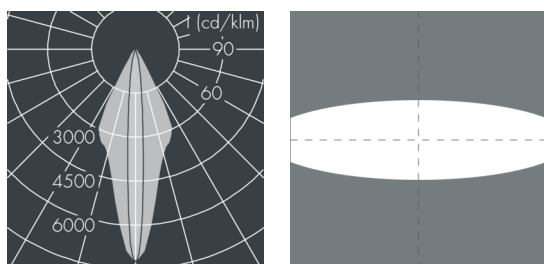

Ecospot

8 981 056 539

15 W, 980 lm, 3000 K warm white,
linear horizontal $9^\circ / 32^\circ$

Customized solutions and modifications are possible: Special RAL, DB or NCS colours as polyester powder coat, luminaires in 2700 K and other colour temperatures and versions for high ambient temperature.

Specification text

housing made of die-cast aluminum ALSi12, polyester powder coated by high-quality and UV-stabilized coating process, Colour: silver grey, all exterior parts are stainless steel, tempered high efficiency safety glass, anti-reflective coating from 1 side, silicon gasket, with 3 stainless steel screws, powder coated aluminum mounting bracket with tilt scale: 2 drilled holes $\varnothing 7$ mm, spacing 30 mm, 1 centre hole $\varnothing 8.5$ mm, tilt range: 140° , cable gland: M20, connecting terminal: 3 pole, highly efficient anodized rotationally symmetrical reflector with matt finish, integral driver (AC/DC), 80, max 2 SDCM, service life L80/B10 > 50.000 h, Beam angle (FWHM): $9^\circ / 32^\circ$, luminous flux: 980 lm, wattage: 15 W, delivered lumens 65 lm/W, protection type IP65, protection class I, impact resistance IK08, windage area 0,01 m², dimensions: $\varnothing 95$ mm, width 165 mm, weight 1.4 kg

Wattage	15 W	Beam angle (FWHM)	$9^\circ / 32^\circ$
Delivered lumens	65 lm/W	Housing colour	silver grey
Light source	LED 3000 K	Power supply cable	$\varnothing 6 - 13$ mm
Color Rendering Index	80	Protection type	IP65
Colour tolerance	max 2 SDCM	Protection class	I
Lifetime ta 25° C	L80/B10 > 50.000 h	Impact resistance	IK08
Control gear	on / off	Windage area	0,01m ²
Input voltage AC	220 – 240 V	Dimensions	$\varnothing 95$ mm, width 165 mm
Input voltage DC	190 – 245 V	Weight	1,40 kg
Voltage protection	2 kV L/N 4 kV L/PE	Max. ambient temperature ta	50°