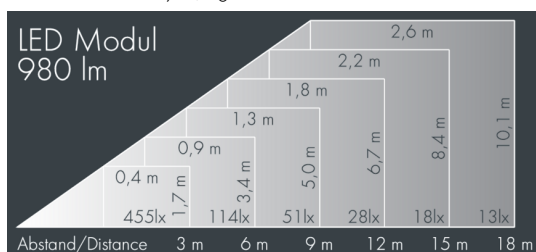

Ecospot

8 981 056 539

15 W, 980 lm, 3000 K warm white,
linear horizontal $9^\circ / 32^\circ$

Customized solutions and modifications are possible: Special RAL, DB or NCS colours as polyester powder coat, luminaires in 2700 K and other colour temperatures and versions for high ambient temperature.

Specification text

housing made of die-cast aluminum ALSi12, polyester powder coated by high-quality and UV-stabilized coating process, Colour: silver grey, all exterior parts are stainless steel, tempered high efficiency safety glass, anti-reflective coating from 1 side, silicon gasket, with 3 stainless steel screws, powder coated aluminum mounting bracket with tilt scale: 2 drilled holes $\varnothing 7$ mm, spacing 30 mm, 1 centre hole $\varnothing 8.5$ mm, tilt range: 140° , cable gland: M20, connecting terminal: 3 pole, highly efficient anodized rotationally symmetrical reflector with matt finish, integral driver (AC/DC), 80, max 2 SDCM, service life L80/B10 > 50.000 h, Beam angle (FWHM): $9^\circ / 32^\circ$, luminous flux: 980 lm, wattage: 15 W, delivered lumens 65 lm/W, protection type IP65, protection class I, impact resistance IK08, windage area 0,01 m², dimensions: $\varnothing 95$ mm, width 165 mm, weight 1.4 kg

Wattage	15 W	Beam angle (FWHM)	$9^\circ / 32^\circ$
Delivered lumens	65 lm/W	Housing colour	silver grey
Light source	LED 3000 K	Power supply cable	$\varnothing 6 - 13$ mm
Color Rendering Index	80	Protection type	IP65
Colour tolerance	max 2 SDCM	Protection class	I
Lifetime ta 25° C	L80/B10 > 50.000 h	Impact resistance	IK08
Control gear	on / off	Windage area	0,01m ²
Input voltage AC	220 – 240 V	Dimensions	$\varnothing 95$ mm, width 165 mm
Input voltage DC	190 – 245 V	Weight	1,40 kg
Voltage protection	2 kV L/N 4 kV L/PE	Max. ambient temperature ta	50°