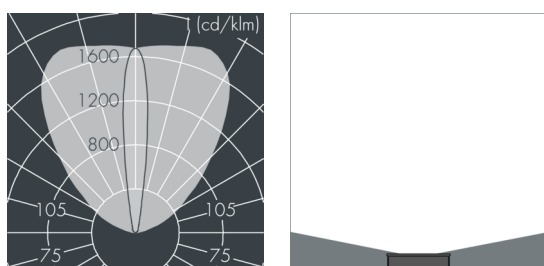

Highline

8 730 755 009

9 × 2,5 W, 1345 lm, 4000 K neutral white,
wall washer 14° / 93°

Customized solutions and modifications are possible: Special RAL, DB or NCS colours as polyester powder coat, luminaires in 2700 K and other colour temperatures and versions for high ambient temperature.

Specification text

housing made of corrosion-resistant die-cast aluminum AlSi12, polyester powder coated by high-quality and UV-stabilized coating process, Colour: silver grey, all exterior parts are stainless steel, tempered safety glass, anti-reflective coating from 1 side, with partial frosting for uniform light diffraction and dark silk-print, silicon gasket, closure with 2 stainless steel screws, mounting plate: 4 drilled holes Ø 7 mm, spacing 47 mm, tilt range: 180°, cable gland: M20, connecting terminal: 3 pole, highly efficient optics made of transparent thermoplastic for precise lighting tasks, integral driver (AC/DC), CRI > 80, max 2 SDCM, service life L90/B10 > 50.000 h, Beam angle (FWHM): 14° / 93°, luminous flux: 1345 lm, wattage: 23 W, delivered lumens 59 lm/W, protection type IP67, protection class I, impact resistance IK08, windage area 0,035 m², dimensions (L×H×W): 362 × 47 × 77 mm, weight 2 kg

CE   IP67 IK08

Specification

Wattage	23 W	Beam angle (FWHM)	14° / 93°
Delivered lumens	59 lm/W	Housing colour	silver grey
Light source	LED 4000 K	Power supply cable	Ø 6 – 13 mm
Color Rendering Index	CRI > 80	Protection type	IP67
Colour tolerance	max 2 SDCM	Protection class	I
Lifetime ta 25° C	L90/B10 > 50.000 h	Impact resistance	IK08
Control gear	on / off	Windage area	0,035m ²
Input voltage AC	110 – 240 V	Dimensions	362 × 47 × 77 mm
Input voltage DC	195 – 255 V	Weight	2,00 kg
Voltage protection	2 kV L/N 4 kV L/PE	Max. ambient temperature ta	45°
Luminaires per B16A / C16A	50 / 85		