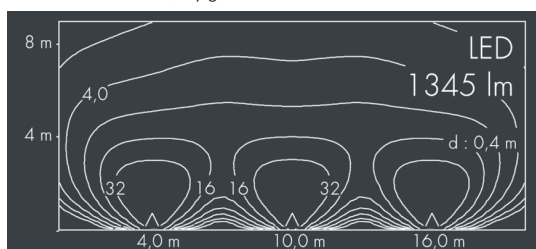

Highline

8 730 755 009

9 × 2,5 W, 1345 lm, 4000 K neutral white,
wall washer 14° / 93°

Customized solutions and modifications are possible: Special RAL, DB or NCS colours as polyester powder coat, luminaires in 2700 K and other colour temperatures and versions for high ambient temperature.

Specification text

housing made of corrosion-resistant die-cast aluminum AlSi12, polyester powder coated by high-quality and UV-stabilized coating process, Colour: silver grey, all exterior parts are stainless steel, tempered safety glass, anti-reflective coating from 1 side, with partial frosting for uniform light diffraction and dark silk-print, silicon gasket, closure with 2 stainless steel screws, mounting plate: 4 drilled holes Ø 7 mm, spacing 47 mm, tilt range: 180°, cable gland: M20, connecting terminal: 3 pole, highly efficient optics made of transparent thermoplastic for precise lighting tasks, integral driver (AC/DC), CRI > 80, max 2 SDCM, service life L90/B10 > 50.000 h, Beam angle (FWHM): 14° / 93°, luminous flux: 1345 lm, wattage: 23 W, delivered lumens 59 lm/W, protection type IP67, protection class I, impact resistance IK08, windage area 0,035 m², dimensions (L×H×W): 362 × 47 × 77 mm, weight 2 kg

CE   IP67 IK08

Specification

Wattage	23 W	Beam angle (FWHM)	14° / 93°
Delivered lumens	59 lm/W	Housing colour	silver grey
Light source	LED 4000 K	Power supply cable	Ø 6 – 13 mm
Color Rendering Index	CRI > 80	Protection type	IP67
Colour tolerance	max 2 SDCM	Protection class	I
Lifetime ta 25° C	L90/B10 > 50.000 h	Impact resistance	IK08
Control gear	on / off	Windage area	0,035m ²
Input voltage AC	110 – 240 V	Dimensions	362 × 47 × 77 mm
Input voltage DC	195 – 255 V	Weight	2,00 kg
Voltage protection	2 kV L/N 4 kV L/PE	Max. ambient temperature ta	45°
Luminaires per B16A / C16A	50 / 85		