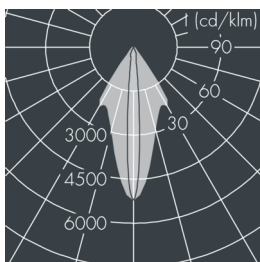

Metaspot 3

8 243 247 079
67 W, 4197 lm, 2700 K warm white,
linear, rotatable 9° / 36°

Customized solutions and modifications are possible: Special RAL, DB or NCS colours as polyester powder coat, luminaires in 2700 K and other colour temperatures and versions for high ambient temperature.

Specification text

housing made of corrosion-resistant die-cast aluminum AlSi12, polyester powder coated by high-quality and UV-stabilized coating process, Colour: black RAL 7021, all exterior parts are stainless steel, tempered safety glass, anti-reflective coating from 1 side, silicon gasket, tool-free twist closure, for installation on poles \varnothing 60 - 100 mm, tiltable base made of powder coated aluminum, 2 drilled holes \varnothing 9 mm, spacing 95 mm, 1 centre hole \varnothing 40 mm, tilt range: 90°, 360° adjustable, cable gland: M20, connecting terminal: 3 pole, light source completely shielded, high gloss aluminium reflector, integral driver (AC/DC), CRI > 80, 3, service life L80/B10 > 50.000 h, Beam angle (FWHM): 9° / 36°, luminous flux: 4197 lm, wattage: 67 W, delivered lumens 63 lm/W, protection type IP65, protection class I, impact resistance IK08, windage area 0,055 m², dimensions: \varnothing 201 mm, width 272 mm, weight 5.4 kg

Wattage	67 W	Beam angle (FWHM)	9° / 36°
Delivered lumens	63 lm/W	Housing colour	black RAL 7021
Light source	LED 2700 K	Power supply cable	\varnothing 6 - 11 mm
Color Rendering Index	CRI > 80	Protection type	IP65
Colour tolerance	3	Protection class	I
Lifetime ta 25° C	L80/B10 > 50.000 h	Impact resistance	IK08
Control gear	on / off	Windage area	0,055m ²
Input voltage AC	220 - 240 V	Dimensions	\varnothing 201 mm, width 272 mm
Input voltage DC	220 - 240 V	Weight	5,40 kg
Voltage protection	2 kV L/N 4 kV L/PE	Max. ambient temperature ta	35°
Luminaires per B16A / C16A	10 / 16		