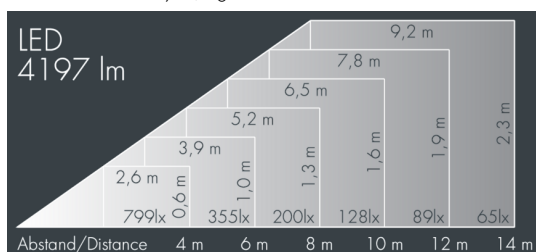

Metaspot 3

8 243 247 079
67 W, 4197 lm, 2700 K warm white,
linear, rotatable 9° / 36°

Customized solutions and modifications are possible: Special RAL, DB or NCS colours as polyester powder coat, luminaires in 2700 K and other colour temperatures and versions for high ambient temperature.

Specification text

housing made of corrosion-resistant die-cast aluminum AlSi12, polyester powder coated by high-quality and UV-stabilized coating process, Colour: black RAL 7021, all exterior parts are stainless steel, tempered safety glass, anti-reflective coating from 1 side, silicon gasket, tool-free twist closure, for installation on poles \varnothing 60 - 100 mm, tiltable base made of powder coated aluminum, 2 drilled holes \varnothing 9 mm, spacing 95 mm, 1 centre hole \varnothing 40 mm, tilt range: 90°, 360° adjustable, cable gland: M20, connecting terminal: 3 pole, light source completely shielded, high gloss aluminium reflector, integral driver (AC/DC), CRI > 80, 3, service life L80/B10 > 50.000 h, Beam angle (FWHM): 9° / 36°, luminous flux: 4197 lm, wattage: 67 W, delivered lumens 63 lm/W, protection type IP65, protection class I, impact resistance IK08, windage area 0,055 m², dimensions: \varnothing 201 mm, width 272 mm, weight 5.4 kg

Wattage	67 W	Beam angle (FWHM)	9° / 36°
Delivered lumens	63 lm/W	Housing colour	black RAL 7021
Light source	LED 2700 K	Power supply cable	\varnothing 6 - 11 mm
Color Rendering Index	CRI > 80	Protection type	IP65
Colour tolerance	3	Protection class	I
Lifetime ta 25° C	L80/B10 > 50.000 h	Impact resistance	IK08
Control gear	on / off	Windage area	0,055m ²
Input voltage AC	220 - 240 V	Dimensions	\varnothing 201 mm, width 272 mm
Input voltage DC	220 - 240 V	Weight	5,40 kg
Voltage protection	2 kV L/N 4 kV L/PE	Max. ambient temperature ta	35°
Luminaires per B16A / C16A	10 / 16		