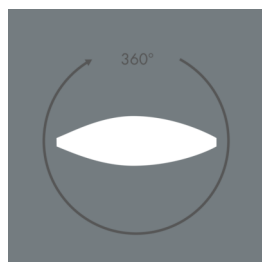

Metaspot 3

8 243 247 079
67 W, 4197 lm, 2700 K warm white,
linear, rotatable 9° / 36°

Customized solutions and modifications are possible: Special RAL, DB or NCS colours as polyester powder coat, luminaires in 2700 K and other colour temperatures and versions for high ambient temperature.

Specification text

housing made of corrosion-resistant die-cast aluminum AlSi12, polyester powder coated by high-quality and UV-stabilized coating process, Colour: black RAL 7021, all exterior parts are stainless steel, tempered safety glass, anti-reflective coating from 1 side, silicon gasket, tool-free twist closure, for installation on poles \varnothing 60 - 100 mm, tiltable base made of powder coated aluminum, 2 drilled holes \varnothing 9 mm, spacing 95 mm, 1 centre hole \varnothing 40 mm, tilt range: 90°, 360° adjustable, cable gland: M20, connecting terminal: 3 pole, light source completely shielded, high gloss aluminium reflector, integral driver (AC/DC), CRI > 80, 3, service life L80/B10 > 50.000 h, Beam angle (FWHM): 9° / 36°, luminous flux: 4197 lm, wattage: 67 W, delivered lumens 63 lm/W, protection type IP65, protection class I, impact resistance IK08, windage area 0,055 m², dimensions: \varnothing 201 mm, width 272 mm, weight 5.4 kg

Wattage	67 W	Beam angle (FWHM)	9° / 36°
Delivered lumens	63 lm/W	Housing colour	black RAL 7021
Light source	LED 2700 K	Power supply cable	\varnothing 6 - 11 mm
Color Rendering Index	CRI > 80	Protection type	IP65
Colour tolerance	3	Protection class	I
Lifetime ta 25° C	L80/B10 > 50.000 h	Impact resistance	IK08
Control gear	on / off	Windage area	0,055m ²
Input voltage AC	220 - 240 V	Dimensions	\varnothing 201 mm, width 272 mm
Input voltage DC	220 - 240 V	Weight	5,40 kg
Voltage protection	2 kV L/N 4 kV L/PE	Max. ambient temperature ta	35°
Luminaires per B16A / C16A	10 / 16		