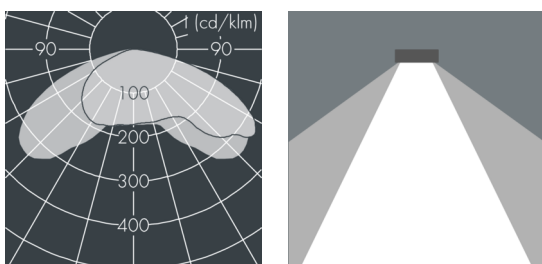

Monospace

8 252 055 009

55 W, 4170 lm, 4000 K neutral white,
Comfort Optic 71° / 139°

Customized solutions and modifications are possible: Special RAL, DB or NCS colours as polyester powder coat, luminaires in 2700 K and other colour temperatures and versions for high ambient temperature.

Specification text

housing made of corrosion-resistant die-cast aluminum ALSi12, polyester powder coated by high-quality and UV-stabilized coating process, Colour: silver grey, all exterior parts are stainless steel, tempered high efficiency safety glass, anti-reflective coating from 1 side, dark screenprint, silicon gasket, closure with 4 stainless steel screws, mounting bracket: 2 drilled holes Ø 7 mm, spacing 40 - 50 mm, 1 centre hole Ø 21 mm, tilt range: 180°, cable gland: M20, micro-prism optic directs light under defined angles and achieves, together with shielded LEDs, perfect glare control, integral control gear, CRI > 80, 3 SCDM, service life L80/B20 > 50.000 h, Beam angle (FWHM): 71° / 139°, luminous flux: 4170 lm, wattage: 55 W, delivered lumens 76 lm/W, protection type IP67, protection class II, impact resistance IK08, windage area 0,063 m², dimensions (L×H×W): 362 × 67 × 308 mm, weight 4.6 kg

IP67 IK08

Specification

Wattage	55 W	Beam angle (FWHM)	71° / 139°
Delivered lumens	76 lm/W	Housing colour	silver grey
Light source	LED 4000 K	Power supply cable	Ø 5 – 14 mm
Color Rendering Index	CRI > 80	Protection type	IP67
Colour tolerance	3 SCDM	Protection class	II
Lifetime ta 25° C	L80/B20 > 50.000 h	Impact resistance	IK08
Control gear	on / off	Windage area	0,063m ²
Input voltage AC	220 – 240 V	Dimensions	362 × 67 × 308 mm
Input voltage DC	220 – 240 V	Weight	4,60 kg
Voltage protection	6 kV L/N 8 kV L/PE	Max. ambient temperature ta	35°
Luminaires per B16A / C16A	10 / 16		