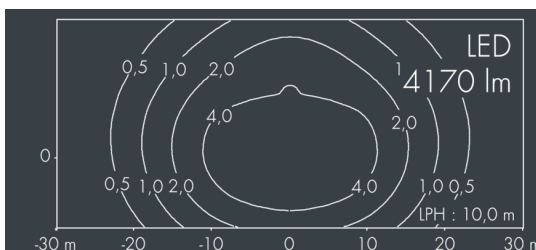

Monospace

8 252 055 009

55 W, 4170 lm, 4000 K neutral white,
Comfort Optic 71° / 139°

Customized solutions and modifications are possible: Special RAL, DB or NCS colours as polyester powder coat, luminaires in 2700 K and other colour temperatures and versions for high ambient temperature.

Specification text

housing made of corrosion-resistant die-cast aluminum ALSi12, polyester powder coated by high-quality and UV-stabilized coating process, Colour: silver grey, all exterior parts are stainless steel, tempered high efficiency safety glass, anti-reflective coating from 1 side, dark screenprint, silicon gasket, closure with 4 stainless steel screws, mounting bracket: 2 drilled holes Ø 7 mm, spacing 40 - 50 mm, 1 centre hole Ø 21 mm, tilt range: 180°, cable gland: M20, micro-prism optic directs light under defined angles and achieves, together with shielded LEDs, perfect glare control, integral control gear, CRI > 80, 3 SCDM, service life L80/B20 > 50.000 h, Beam angle (FWHM): 71° / 139°, luminous flux: 4170 lm, wattage: 55 W, delivered lumens 76 lm/W, protection type IP67, protection class II, impact resistance IK08, windage area 0,063 m², dimensions (L×H×W): 362 × 67 × 308 mm, weight 4.6 kg

IP67 IK08

Specification

Wattage	55 W	Beam angle (FWHM)	71° / 139°
Delivered lumens	76 lm/W	Housing colour	silver grey
Light source	LED 4000 K	Power supply cable	Ø 5 – 14 mm
Color Rendering Index	CRI > 80	Protection type	IP67
Colour tolerance	3 SCDM	Protection class	II
Lifetime ta 25° C	L80/B20 > 50.000 h	Impact resistance	IK08
Control gear	on / off	Windage area	0,063m ²
Input voltage AC	220 – 240 V	Dimensions	362 × 67 × 308 mm
Input voltage DC	220 – 240 V	Weight	4,60 kg
Voltage protection	6 kV L/N 8 kV L/PE	Max. ambient temperature ta	35°
Luminaires per B16A / C16A	10 / 16		