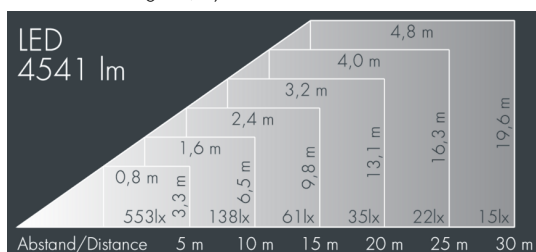

Monospot 4

8 904 067 129

70 W, 4541 lm, 2700 K warm white, DALI, linear, vertical 36° / 9°

Customized solutions and modifications are possible: Special RAL, DB or NCS colours as polyester powder coat, luminaires in 2700 K and other colour temperatures and versions for high ambient temperature.

Specification text

housing made of corrosion-resistant die-cast aluminum AlSi12, polyester powder coated by high-quality and UV-stabilized coating process, Colour: white RAL 9002, all exterior parts are stainless steel, tempered safety glass, anti-reflective coating from 1 side, dark screenprint, silicon gasket, closure with 3 stainless steel screws, bracket: 2 long holes \varnothing 7 mm, spacing 40-60 mm, 1 centre hole \varnothing 21 mm, tilt range: 180°, cable gland: M20, connecting terminal: 5 pole, highly efficient faceted rotationally symmetrical reflector, integral, dimmable driver (DALI), CRI > 80, max 2 SDCM, service life L90/B10 > 50.000 h, Beam angle (FWHM): 36° / 9°, luminous flux: 4541 lm, wattage: 70 W, delivered lumens 65 lm/W, protection type IP67, protection class I, impact resistance IK08, windage area 0,075 m², dimensions: \varnothing 215 mm, width 240 mm, weight 4.8 kg

IP67 IK08

Specification

Wattage	70 W	Beam angle (FWHM)	36° / 9°
Delivered lumens	65 lm/W	Housing colour	white RAL 9002
Light source	LED 2700 K	Power supply cable	\varnothing 6 – 13 mm
Color Rendering Index	CRI > 80	Protection type	IP67
Colour tolerance	max 2 SDCM	Protection class	I
Lifetime ta 25° C	L90/B10 > 50.000 h	Impact resistance	IK08
Control gear	DALI	Windage area	0,075m ²
Input voltage AC	220 – 240 V	Dimensions	\varnothing 215 mm, width 240 mm
Input voltage DC	195 – 255 V	Weight	4,80 kg
Voltage protection	2 kV L/N 4 kV L/PE	Max. ambient temperature ta	35°
Luminaires per B16A / C16A	10 / 16		