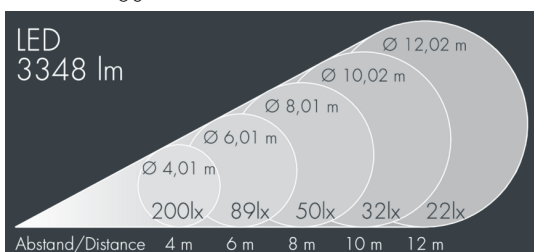

Monospot 3

8 907 256 059

36 W, 3348 lm, 3000 K warm white,
wide beam 53°

Customized solutions and modifications are possible: Special RAL, DB or NCS colours as polyester powder coat, luminaires in 2700 K and other colour temperatures and versions for high ambient temperature.

Specification text

housing made of corrosion-resistant die-cast aluminum AlSi12, polyester powder coated by high-quality and UV-stabilized coating process, Colour: silver grey, all exterior parts are stainless steel, tempered safety glass, anti-reflective coating from 1 side, dark screenprint, silicon gasket, closure with 3 stainless steel screws, for installation on poles Ø 60 - 100 mm, tiltable base made of powder coated aluminum, 2 drilled holes Ø 9 mm, spacing 95 mm, 1 centre hole Ø 13.5 mm, tilt range: 90°, 360° adjustable, cable gland: M20, connecting terminal: 3 pole, highly efficient faceted rotationally symmetrical reflector, integral driver (AC/DC), CRI > 80, max 2 SDCM, service life L90/B10 > 50.000 h, Beam angle (FWHM): 53°, luminous flux: 3348 lm, wattage: 36 W, delivered lumens 93 lm/W, protection type IP67, protection class II, impact resistance IK08, windage area 0,049 m², dimensions: Ø 175 mm, width 200 mm, weight 3.2 kg

IP67 IK08

Specification

Wattage	36 W	Beam angle (FWHM)	53°
Delivered lumens	93 lm/W	Housing colour	silver grey
Light source	LED 3000 K	Power supply cable	Ø 6 – 13 mm
Color Rendering Index	CRI > 80	Protection type	IP67
Colour tolerance	max 2 SDCM	Protection class	II
Lifetime ta 25° C	L90/B10 > 50.000 h	Impact resistance	IK08
Control gear	on / off	Windage area	0,049m ²
Input voltage AC	110 – 240 V	Dimensions	Ø 175 mm, width 200 mm
Input voltage DC	190 – 250 V	Weight	3,20 kg
Voltage protection	4 kV L/N 5 kV L/PE	Max. ambient temperature ta	35°
Luminaires per B16A / C16A	30 / 51		