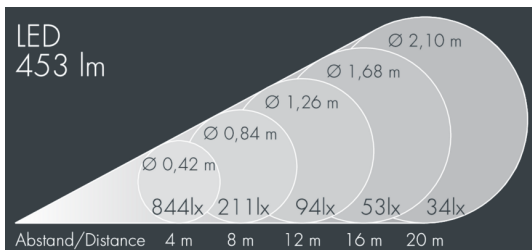

## Monospot 1

8 901 045 019

6 W, 453 lm, 4000 K neutral white,  
narrow beam 6°

Customized solutions and modifications are possible: Special RAL, DB or NCS colours as polyester powder coat, luminaires in 2700 K and other colour temperatures and versions for high ambient temperature.

## Specification text

housing made of corrosion-resistant die-cast aluminum AlSi12, polyester powder coated by high-quality and UV-stabilized coating process, Colour: black RAL 7021, all exterior parts are stainless steel, tempered safety glass, anti-reflective coating from 1 side, dark screenprint, silicon gasket, closure with 2 stainless steel screws, mounting bracket: 1 elongated hole  $\varnothing$  7 mm, spacing 18 mm, 1 centre hole  $\varnothing$  8.5 mm, tilt range: 180°, cable gland: M16, connecting terminal: 3 pole, highly efficient faceted rotationally symmetrical reflector, integral driver (AC), CRI > 80, max 3 SDCM, service life L90/B10 > 50.000 h, Beam angle (FWHM): 6°, luminous flux: 453 lm, wattage: 6 W, delivered lumens 76 lm/W, protection type IP67, protection class I, impact resistance IK08, windage area 0,017 m<sup>2</sup>, dimensions:  $\varnothing$  100 mm, width 113 mm, weight 1 kg

## Specification

Wattage	6 W	Beam angle (FWHM)	6°
Delivered lumens	76 lm/W	Housing colour	black RAL 7021
Light source	LED 4000 K	Power supply cable	$\varnothing$ 5 – 9 mm
Color Rendering Index	CRI > 80	Protection type	IP67
Colour tolerance	max 3 SDCM	Protection class	I
Lifetime ta 25° C	L90/B10 > 50.000 h	Impact resistance	IK08
Control gear	on / off	Windage area	0,017m <sup>2</sup>
Input voltage AC	100 – 240 V	Dimensions	$\varnothing$ 100 mm, width 113 mm
Voltage protection	1 kV L/N   1 kV L/PE	Weight	1,00 kg
Luminaires per B16A / C16A	154 / 154	Max. ambient temperature ta	45°