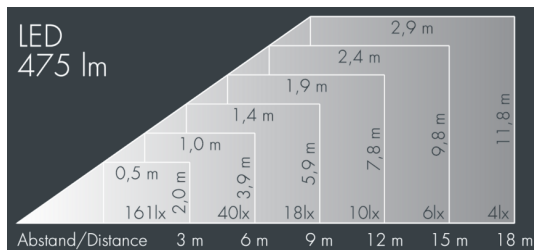

## Monospot 1

8 901 065 029

6 W, 475 lm, 4000 K neutral white,  
linear, vertical 34° / 7°

Customized solutions and modifications are possible: Special RAL, DB or NCS colours as polyester powder coat, luminaires in 2700 K and other colour temperatures and versions for high ambient temperature.

## Specification text

housing made of corrosion-resistant die-cast aluminum AlSi12, polyester powder coated by high-quality and UV-stabilized coating process, Colour: white RAL 9002, all exterior parts are stainless steel, tempered safety glass, anti-reflective coating from 1 side, dark screenprint, silicon gasket, closure with 2 stainless steel screws, mounting bracket: 1 elongated hole  $\varnothing$  7 mm, spacing 18 mm, 1 centre hole  $\varnothing$  8.5 mm, tilt range: 180°, cable gland: M16, connecting terminal: 3 pole, highly efficient faceted rotationally symmetrical reflector, integral driver (AC), CRI > 80, max 3 SDCM, service life L90/B10 > 50.000 h, Beam angle (FWHM): 34° / 7°, luminous flux: 475 lm, wattage: 6 W, delivered lumens 79 lm/W, protection type IP67, protection class I, impact resistance IK08, windage area 0,017 m<sup>2</sup>, dimensions:  $\varnothing$  100 mm, width 113 mm, weight 1 kg

## Specification

Wattage	6 W	Beam angle (FWHM)	34° / 7°
Delivered lumens	79 lm/W	Housing colour	white RAL 9002
Light source	LED 4000 K	Power supply cable	$\varnothing$ 5 – 9 mm
Color Rendering Index	CRI > 80	Protection type	IP67
Colour tolerance	max 3 SDCM	Protection class	I
Lifetime ta 25° C	L90/B10 > 50.000 h	Impact resistance	IK08
Control gear	on / off	Windage area	0,017m <sup>2</sup>
Input voltage AC	100 – 240 V	Dimensions	$\varnothing$ 100 mm, width 113 mm
Voltage protection	1 kV L/N   1 kV L/PE	Weight	1,00 kg
Luminaires per B16A / C16A	154 / 154	Max. ambient temperature ta	45°