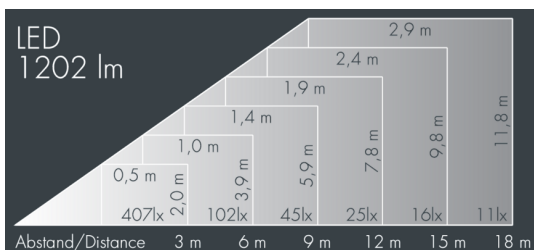

Monospot 2

8 902 066 129

15 W, 1202 lm, 3000 K warm white, DALI, linear, vertical 35° / 8°

Customized solutions and modifications are possible: Special RAL, DB or NCS colours as polyester powder coat, luminaires in 2700 K and other colour temperatures and versions for high ambient temperature.

Specification text

housing made of corrosion-resistant die-cast aluminum AlSi12, polyester powder coated by high-quality and UV-stabilized coating process, Colour: white RAL 9002, all exterior parts are stainless steel, tempered safety glass, anti-reflective coating from 1 side, dark screenprint, silicon gasket, closure with 2 stainless steel screws, bracket: 2 long holes \varnothing 7 mm, spacing 30-40 mm, 1 centre hole \varnothing 17 mm, tilt range: 180°, cable gland: M16, connecting terminal: 5 pole, highly efficient faceted rotationally symmetrical reflector, integral, dimmable driver (DALI), CRI > 80, max 3 SDCM, service life L90/B10 > 50.000 h, Beam angle (FWHM): 35° / 8°, luminous flux: 1202 lm, wattage: 15 W, delivered lumens 80 lm/W, protection type IP67, protection class I, impact resistance IK08, windage area 0,031 m², dimensions: \varnothing 133 mm, width 153 mm, weight 1.9 kg

IP67 IK08

Specification

Wattage	15 W	Beam angle (FWHM)	35° / 8°
Delivered lumens	80 lm/W	Housing colour	white RAL 9002
Light source	LED 3000 K	Power supply cable	\varnothing 5 – 9 mm
Color Rendering Index	CRI > 80	Protection type	IP67
Colour tolerance	max 3 SDCM	Protection class	I
Lifetime ta 25° C	L90/B10 > 50.000 h	Impact resistance	IK08
Control gear	DALI	Windage area	0,031 m ²
Input voltage AC	110 – 240 V	Dimensions	\varnothing 133 mm, width 153 mm
Input voltage DC	195 – 240 V	Weight	1,90 kg
Voltage protection	2 kV L/N 2 kV L/PE	Max. ambient temperature ta	45°
Luminaires per B16A / C16A	50 / 85		