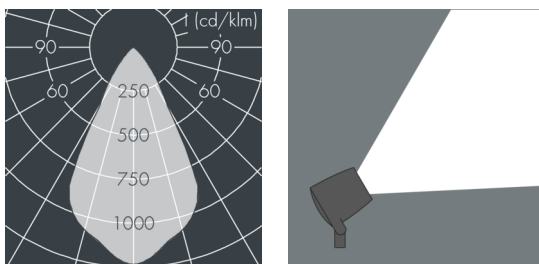

Monospot 2

8 902 246 059

15 W, 1101 lm, 3000 K warm white,
wide beam 55°

Customized solutions and modifications are possible: Special RAL, DB or NCS colours as polyester powder coat, luminaires in 2700 K and other colour temperatures and versions for high ambient temperature.

Specification text

housing made of corrosion-resistant die-cast aluminum AlSi12, polyester powder coated by high-quality and UV-stabilized coating process, Colour: black RAL 7021, all exterior parts are stainless steel, tempered safety glass, anti-reflective coating from 1 side, dark screenprint, silicon gasket, closure with 2 stainless steel screws, for installation on poles Ø 60 - 100 mm, tiltable base made of powder coated aluminum, 2 drilled holes Ø 9 mm, spacing 95 mm, 1 centre hole Ø 13.5 mm, tilt range: 90°, 360° adjustable, cable gland: M16, connecting terminal: 3 pole, highly efficient faceted rotationally symmetrical reflector, integral driver (AC/DC), CRI > 80, max 3 SDCM, service life L90/B10 > 50.000 h, Beam angle (FWHM): 55°, luminous flux: 1101 lm, wattage: 15 W, delivered lumens 72 lm/W, protection type IP67, protection class I, impact resistance IK08, windage area 0,031 m², dimensions: Ø 105 mm, width 115 mm, weight 2.3 kg

Specification

Wattage	15 W	Beam angle (FWHM)	55°
Delivered lumens	72 lm/W	Housing colour	black RAL 7021
Light source	LED 3000 K	Power supply cable	Ø 5 – 9 mm
Color Rendering Index	CRI > 80	Protection type	IP67
Colour tolerance	max 3 SDCM	Protection class	I
Lifetime ta 25° C	L90/B10 > 50.000 h	Impact resistance	IK08
Control gear	on / off	Windage area	0,031 m ²
Input voltage AC	220 – 240 V	Dimensions	Ø 105 mm, width 115 mm
Input voltage DC	190	Weight	2,30 kg
Voltage protection	1 kV L/N 1 kV L/PE	Max. ambient temperature ta	45°
Luminaires per B16A / C16A	50 / 85		