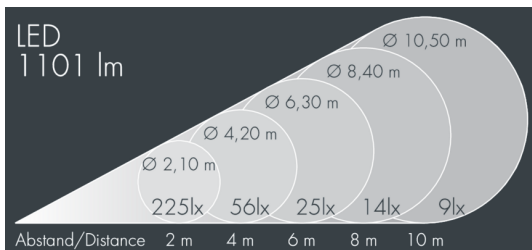

Monospot 2

8 902 246 059

15 W, 1101 lm, 3000 K warm white,
wide beam 55°

Customized solutions and modifications are possible: Special RAL, DB or NCS colours as polyester powder coat, luminaires in 2700 K and other colour temperatures and versions for high ambient temperature.

Specification text

housing made of corrosion-resistant die-cast aluminum AlSi12, polyester powder coated by high-quality and UV-stabilized coating process, Colour: black RAL 7021, all exterior parts are stainless steel, tempered safety glass, anti-reflective coating from 1 side, dark screenprint, silicon gasket, closure with 2 stainless steel screws, for installation on poles Ø 60 - 100 mm, tiltable base made of powder coated aluminum, 2 drilled holes Ø 9 mm, spacing 95 mm, 1 centre hole Ø 13.5 mm, tilt range: 90°, 360° adjustable, cable gland: M16, connecting terminal: 3 pole, highly efficient faceted rotationally symmetrical reflector, integral driver (AC/DC), CRI > 80, max 3 SDCM, service life L90/B10 > 50.000 h, Beam angle (FWHM): 55°, luminous flux: 1101 lm, wattage: 15 W, delivered lumens 72 lm/W, protection type IP67, protection class I, impact resistance IK08, windage area 0,031 m², dimensions: Ø 105 mm, width 115 mm, weight 2.3 kg

Specification

Wattage	15 W	Beam angle (FWHM)	55°
Delivered lumens	72 lm/W	Housing colour	black RAL 7021
Light source	LED 3000 K	Power supply cable	Ø 5 – 9 mm
Color Rendering Index	CRI > 80	Protection type	IP67
Colour tolerance	max 3 SDCM	Protection class	I
Lifetime ta 25° C	L90/B10 > 50.000 h	Impact resistance	IK08
Control gear	on / off	Windage area	0,031 m ²
Input voltage AC	220 – 240 V	Dimensions	Ø 105 mm, width 115 mm
Input voltage DC	190	Weight	2,30 kg
Voltage protection	1 kV L/N 1 kV L/PE	Max. ambient temperature ta	45°
Luminaires per B16A / C16A	50 / 85		