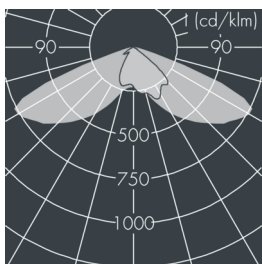

Monospot 3

8 903 055 189

36 W, 3458 lm, 4000 K neutral white, DALI,
Street Optic 52° / 138°

Customized solutions and modifications are possible: Special RAL, DB or NCS colours as polyester powder coat, luminaires in 2700 K and other colour temperatures and versions for high ambient temperature.

Specification text

housing made of corrosion-resistant die-cast aluminum AlSi12, polyester powder coated by high-quality and UV-stabilized coating process, Colour: silver grey, all exterior parts are stainless steel, tempered safety glass, anti-reflective coating from 1 side, dark screenprint, silicon gasket, closure with 3 stainless steel screws, bracket: 2 long holes \varnothing 7 mm, spacing 30-40 mm, 1 centre hole \varnothing 17 mm, tilt range: 180°, cable gland: M20, connecting terminal: 5 pole, lens for batwing light distribution made of highly efficient optical silicon, integral, dimmable driver (DALI), CRI > 85, max 2 SDCM, service life L90/B10 > 50.000 h, Beam angle (FWHM): 52° / 138°, luminous flux: 3458 lm, wattage: 36 W, delivered lumens 96 lm/W, protection type IP67, protection class I, impact resistance IK08, windage area 0,049 m², dimensions: \varnothing 175 mm, width 200 mm, weight 3.9 kg

IP67 IK08

Specification

Wattage	36 W	Beam angle (FWHM)	52° / 138°
Delivered lumens	96 lm/W	Housing colour	silver grey
Light source	LED 4000 K	Power supply cable	\varnothing 6 – 13 mm
Color Rendering Index	CRI > 85	Protection type	IP67
Colour tolerance	max 2 SDCM	Protection class	I
Lifetime ta 25° C	L90/B10 > 50.000 h	Impact resistance	IK08
Control gear	DALI	Windage area	0,049m ²
Input voltage AC	110 – 240 V	Dimensions	\varnothing 175 mm, width 200 mm
Input voltage DC	190 – 250 V	Weight	3,90 kg
Voltage protection	4 kV L/N 5 kV L/PE	Max. ambient temperature ta	30°
Luminaires per B16A / C16A	30 / 51		