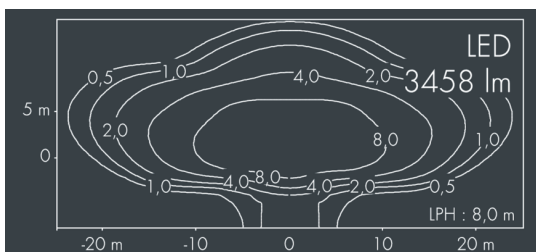

Monospot 3

8 903 065 089

36 W, 3458 lm, 4000 K neutral white,
Street Optic 52° / 138°

Customized solutions and modifications are possible: Special RAL, DB or NCS colours as polyester powder coat, luminaires in 2700 K and other colour temperatures and versions for high ambient temperature.

Specification text

housing made of corrosion-resistant die-cast aluminum AlSi12, polyester powder coated by high-quality and UV-stabilized coating process, Colour: white RAL 9002, all exterior parts are stainless steel, tempered safety glass, anti-reflective coating from 1 side, dark screenprint, silicon gasket, closure with 3 stainless steel screws, bracket: 2 long holes \varnothing 7 mm, spacing 30-40 mm, 1 centre hole \varnothing 17 mm, tilt range: 180°, cable gland: M20, connecting terminal: 3 pole, lens for batwing light distribution made of highly efficient optical silicon, integral driver (AC/DC), CRI > 85, max 2 SDCM, service life L90/B10 > 50.000 h, Beam angle (FWHM): 52° / 138°, luminous flux: 3458 lm, wattage: 36 W, delivered lumens 96 lm/W, protection type IP67, protection class I, impact resistance IK08, windage area 0,049 m², dimensions: \varnothing 175 mm, width 200 mm, weight 3.7 kg

Specification

Wattage	36 W	Beam angle (FWHM)	52° / 138°
Delivered lumens	96 lm/W	Housing colour	white RAL 9002
Light source	LED 4000 K	Power supply cable	\varnothing 6 – 13 mm
Color Rendering Index	CRI > 85	Protection type	IP67
Colour tolerance	max 2 SDCM	Protection class	I
Lifetime ta 25° C	L90/B10 > 50.000 h	Impact resistance	IK08
Control gear	on / off	Windage area	0,049m ²
Input voltage AC	110 – 240 V	Dimensions	\varnothing 175 mm, width 200 mm
Input voltage DC	190 – 250 V	Weight	3,70 kg
Voltage protection	4 kV L/N 5 kV L/PE	Max. ambient temperature ta	30°
Luminaires per B16A / C16A	30 / 51		