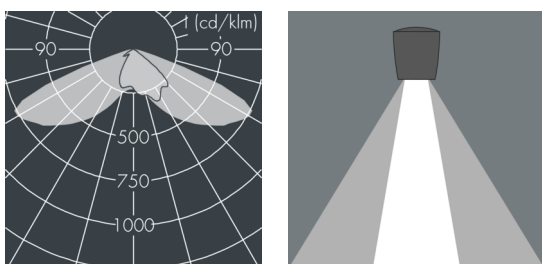

Monospot 3

8 903 065 089

36 W, 3458 lm, 4000 K neutral white,
Street Optic 52° / 138°

Customized solutions and modifications are possible: Special RAL, DB or NCS colours as polyester powder coat, luminaires in 2700 K and other colour temperatures and versions for high ambient temperature.

Specification text

housing made of corrosion-resistant die-cast aluminum AlSi12, polyester powder coated by high-quality and UV-stabilized coating process, Colour: white RAL 9002, all exterior parts are stainless steel, tempered safety glass, anti-reflective coating from 1 side, dark screenprint, silicon gasket, closure with 3 stainless steel screws, bracket: 2 long holes \varnothing 7 mm, spacing 30-40 mm, 1 centre hole \varnothing 17 mm, tilt range: 180°, cable gland: M20, connecting terminal: 3 pole, lens for batwing light distribution made of highly efficient optical silicon, integral driver (AC/DC), CRI > 85, max 2 SDCM, service life L90/B10 > 50.000 h, Beam angle (FWHM): 52° / 138°, luminous flux: 3458 lm, wattage: 36 W, delivered lumens 96 lm/W, protection type IP67, protection class I, impact resistance IK08, windage area 0,049 m², dimensions: \varnothing 175 mm, width 200 mm, weight 3.7 kg

Specification

Wattage	36 W	Beam angle (FWHM)	52° / 138°
Delivered lumens	96 lm/W	Housing colour	white RAL 9002
Light source	LED 4000 K	Power supply cable	\varnothing 6 – 13 mm
Color Rendering Index	CRI > 85	Protection type	IP67
Colour tolerance	max 2 SDCM	Protection class	I
Lifetime ta 25° C	L90/B10 > 50.000 h	Impact resistance	IK08
Control gear	on / off	Windage area	0,049m ²
Input voltage AC	110 – 240 V	Dimensions	\varnothing 175 mm, width 200 mm
Input voltage DC	190 – 250 V	Weight	3,70 kg
Voltage protection	4 kV L/N 5 kV L/PE	Max. ambient temperature ta	30°
Luminaires per B16A / C16A	30 / 51		