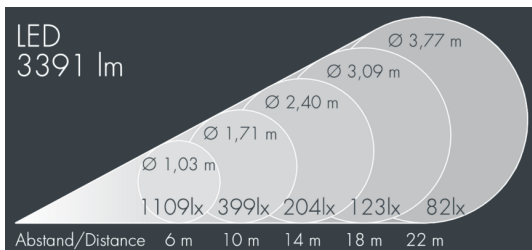

Monospot 3

8 903 245 019

36 W, 3391 lm, 4000 K neutral white,
narrow beam 9°

Customized solutions and modifications are possible: Special RAL, DB or NCS colours as polyester powder coat, luminaires in 2700 K and other colour temperatures and versions for high ambient temperature.

Specification text

housing made of corrosion-resistant die-cast aluminum AlSi12, polyester powder coated by high-quality and UV-stabilized coating process, Colour: black RAL 7021, all exterior parts are stainless steel, tempered safety glass, anti-reflective coating from 1 side, dark screenprint, silicon gasket, closure with 3 stainless steel screws, for installation on poles Ø 60 - 100 mm, tiltable base made of powder coated aluminum, 2 drilled holes Ø 9 mm, spacing 95 mm, 1 centre hole Ø 13.5 mm, tilt range: 90°, 360° adjustable, cable gland: M20, connecting terminal: 3 pole, highly efficient faceted rotationally symmetrical reflector, integral driver (AC/DC), CRI > 80, max 2 SDCM, service life L90/B10 > 50.000 h, Beam angle (FWHM): 9°, luminous flux: 3391 lm, wattage: 36 W, delivered lumens 94 lm/W, protection type IP67, protection class I, impact resistance IK08, windage area 0,049 m², dimensions: Ø 175 mm, width 200 mm, weight 3.2 kg

Specification

Wattage	36 W	Beam angle (FWHM)	9°
Delivered lumens	94 lm/W	Housing colour	black RAL 7021
Light source	LED 4000 K	Power supply cable	Ø 6 – 13 mm
Color Rendering Index	CRI > 80	Protection type	IP67
Colour tolerance	max 2 SDCM	Protection class	I
Lifetime ta 25° C	L90/B10 > 50.000 h	Impact resistance	IK08
Control gear	on / off	Windage area	0,049m ²
Input voltage AC	110 – 240 V	Dimensions	Ø 175 mm, width 200 mm
Input voltage DC	190 – 250 V	Weight	3,20 kg
Voltage protection	4 kV L/N 5 kV L/PE	Max. ambient temperature ta	35°
Luminaires per B16A / C16A	30 / 51		