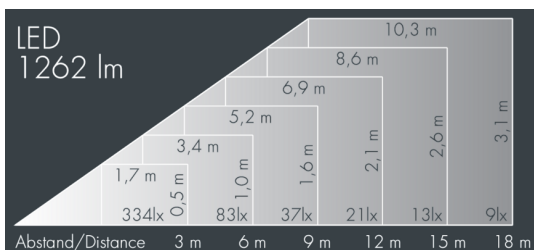

Monospot 2

8 906 055 039

15 W, 1262 lm, 4000 K neutral white,
linear, horizontal 8° / 35°

Customized solutions and modifications are possible: Special RAL, DB or NCS colours as polyester powder coat, luminaires in 2700 K and other colour temperatures and versions for high ambient temperature.

Specification text

housing made of corrosion-resistant die-cast aluminum AlSi12, polyester powder coated by high-quality and UV-stabilized coating process, Colour: silver grey, all exterior parts are stainless steel, tempered safety glass, anti-reflective coating from 1 side, dark screenprint, silicon gasket, closure with 2 stainless steel screws, bracket: 2 long holes \varnothing 7 mm, spacing 30-40 mm, 1 centre hole \varnothing 17 mm, tilt range: 180°, cable gland: M16, connecting terminal: 3 pole, highly efficient faceted rotationally symmetrical reflector, integral driver (AC/DC), CRI > 80, max 3 SDCM, service life L90/B10 > 50.000 h, Beam angle (FWHM): 8° / 35°, luminous flux: 1262 lm, wattage: 15 W, delivered lumens 84 lm/W, protection type IP67, protection class II, impact resistance IK08, windage area 0,031 m², dimensions: \varnothing 133 mm, width 153 mm, weight 1.9 kg

IP67 IK08

Specification

Wattage	15 W	Beam angle (FWHM)	8° / 35°
Delivered lumens	84 lm/W	Housing colour	silver grey
Light source	LED 4000 K	Power supply cable	\varnothing 5 – 9 mm
Color Rendering Index	CRI > 80	Protection type	IP67
Colour tolerance	max 3 SDCM	Protection class	II
Lifetime ta 25° C	L90/B10 > 50.000 h	Impact resistance	IK08
Control gear	on / off	Windage area	0,031 m ²
Input voltage AC	220 – 240 V	Dimensions	\varnothing 133 mm, width 153 mm
Input voltage DC	190	Weight	1,90 kg
Voltage protection	1 kV L/N 1 kV L/PE	Max. ambient temperature ta	45°
Luminaires per B16A / C16A	50 / 85		