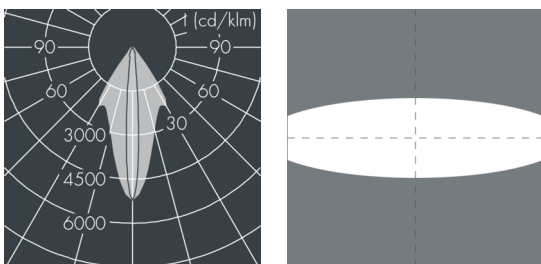

Monospot 2

8 906 055 039

15 W, 1262 lm, 4000 K neutral white,
linear, horizontal 8° / 35°

Customized solutions and modifications are possible: Special RAL, DB or NCS colours as polyester powder coat, luminaires in 2700 K and other colour temperatures and versions for high ambient temperature.

Specification text

housing made of corrosion-resistant die-cast aluminum AlSi12, polyester powder coated by high-quality and UV-stabilized coating process, Colour: silver grey, all exterior parts are stainless steel, tempered safety glass, anti-reflective coating from 1 side, dark screenprint, silicon gasket, closure with 2 stainless steel screws, bracket: 2 long holes \varnothing 7 mm, spacing 30-40 mm, 1 centre hole \varnothing 17 mm, tilt range: 180°, cable gland: M16, connecting terminal: 3 pole, highly efficient faceted rotationally symmetrical reflector, integral driver (AC/DC), CRI > 80, max 3 SDCM, service life L90/B10 > 50.000 h, Beam angle (FWHM): 8° / 35°, luminous flux: 1262 lm, wattage: 15 W, delivered lumens 84 lm/W, protection type IP67, protection class II, impact resistance IK08, windage area 0,031 m², dimensions: \varnothing 133 mm, width 153 mm, weight 1.9 kg

IP67 IK08

Specification

Wattage	15 W	Beam angle (FWHM)	8° / 35°
Delivered lumens	84 lm/W	Housing colour	silver grey
Light source	LED 4000 K	Power supply cable	\varnothing 5 – 9 mm
Color Rendering Index	CRI > 80	Protection type	IP67
Colour tolerance	max 3 SDCM	Protection class	II
Lifetime ta 25° C	L90/B10 > 50.000 h	Impact resistance	IK08
Control gear	on / off	Windage area	0,031 m ²
Input voltage AC	220 – 240 V	Dimensions	\varnothing 133 mm, width 153 mm
Input voltage DC	190	Weight	1,90 kg
Voltage protection	1 kV L/N 1 kV L/PE	Max. ambient temperature ta	45°
Luminaires per B16A / C16A	50 / 85		