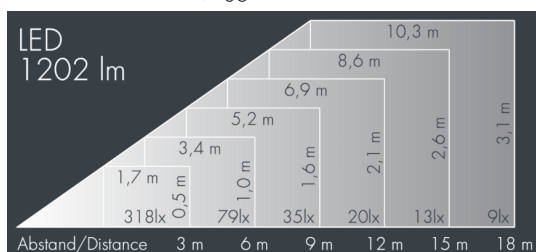

Monospot 2

8 906 056 239

15 W, 1202 lm, 3000 K warm white, 1-10V, linear, horizontal 8° / 35°

Customized solutions and modifications are possible: Special RAL, DB or NCS colours as polyester powder coat, luminaires in 2700 K and other colour temperatures and versions for high ambient temperature.

Specification text

housing made of corrosion-resistant die-cast aluminum AlSi12, polyester powder coated by high-quality and UV-stabilized coating process, Colour: silver grey, all exterior parts are stainless steel, tempered safety glass, anti-reflective coating from 1 side, dark screenprint, silicon gasket, closure with 2 stainless steel screws, bracket: 2 long holes \varnothing 7 mm, spacing 30-40 mm, 1 centre hole \varnothing 17 mm, tilt range: 180°, cable gland: M16, connecting terminal: 5 pole, highly efficient faceted rotationally symmetrical reflector, integral driver (dimnable 1-10V), CRI > 80, max 3 SDCM, service life L90/B10 > 50.000 h, Beam angle (FWHM): 8° / 35°, luminous flux: 1202 lm, wattage: 15 W, delivered lumens 80 lm/W, protection type IP67, protection class II, impact resistance IK08, windage area 0,031 m², dimensions: \varnothing 133 mm, width 153 mm, weight 1.9 kg

IP67 IK08

Specification

Wattage	15 W	Beam angle (FWHM)	8° / 35°
Delivered lumens	80 lm/W	Housing colour	silver grey
Light source	LED 3000 K	Power supply cable	\varnothing 5 – 9 mm
Color Rendering Index	CRI > 80	Protection type	IP67
Colour tolerance	max 3 SDCM	Protection class	II
Lifetime ta 25° C	L90/B10 > 50.000 h	Impact resistance	IK08
Control gear	1-10V	Windage area	0,031 m ²
Input voltage AC	110 – 240 V	Dimensions	\varnothing 133 mm, width 153 mm
Input voltage DC	195 – 240 V	Weight	1,90 kg
Voltage protection	2 kV L/N 4 kV L/PE	Max. ambient temperature ta	45°
Luminaires per B16A / C16A	50 / 85		