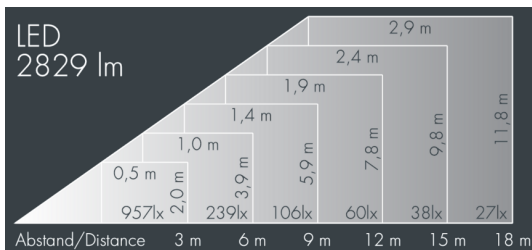

Monospot 3

8 907 066 229

36 W, 2829 lm, 3000 K warm white, 1-10V, linear, vertical 36° / 9°

Customized solutions and modifications are possible: Special RAL, DB or NCS colours as polyester powder coat, luminaires in 2700 K and other colour temperatures and versions for high ambient temperature.

Specification text

housing made of corrosion-resistant die-cast aluminum AlSi12, polyester powder coated by high-quality and UV-stabilized coating process, Colour: white RAL 9002, all exterior parts are stainless steel, tempered safety glass, anti-reflective coating from 1 side, dark screenprint, silicon gasket, closure with 3 stainless steel screws, bracket: 2 long holes \varnothing 7 mm, spacing 30-40 mm, 1 centre hole \varnothing 17 mm, tilt range: 180°, cable gland: M20, connecting terminal: 5 pole, highly efficient faceted rotationally symmetrical reflector, integral driver (dimnable 1-10V), CRI > 80, max 2 SDCM, service life L90/B10 > 50.000 h, Beam angle (FWHM): 36° / 9°, luminous flux: 2829 lm, wattage: 36 W, delivered lumens 79 lm/W, protection type IP67, protection class II, impact resistance IK08, windage area 0,049 m², dimensions: \varnothing 175 mm, width 200 mm, weight 3 kg

IP67 IK08

Specification

Wattage	36 W	Beam angle (FWHM)	36° / 9°
Delivered lumens	79 lm/W	Housing colour	white RAL 9002
Light source	LED 3000 K	Power supply cable	\varnothing 6 – 13 mm
Color Rendering Index	CRI > 80	Protection type	IP67
Colour tolerance	max 2 SDCM	Protection class	II
Lifetime ta 25° C	L90/B10 > 50.000 h	Impact resistance	IK08
Control gear	1-10V	Windage area	0,049m ²
Input voltage AC	110 – 240 V	Dimensions	\varnothing 175 mm, width 200 mm
Input voltage DC	190 – 250 V	Weight	3,00 kg
Voltage protection	4 kV L/N 5 kV L/PE	Max. ambient temperature ta	35°
Luminaires per B16A / C16A	30 / 51		