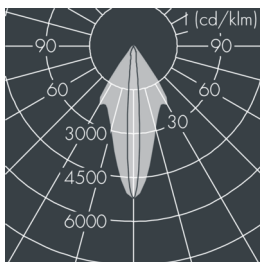

## Monospot 4

8 908 047 039

70 W, 4541 lm, 2700 K warm white,  
linear, horizontal 9° / 36°

Customized solutions and modifications are possible: Special RAL, DB or NCS colours as polyester powder coat, luminaires in 2700 K and other colour temperatures and versions for high ambient temperature.

## Specification

Wattage	70 W	Beam angle (FWHM)	9° / 36°
Delivered lumens	66 lm/W	Housing colour	black RAL 7021
Light source	LED 2700 K	Power supply cable	Ø 6 – 13 mm
Color Rendering Index	CRI > 80	Protection type	IP67
Colour tolerance	max 2 SDCM	Protection class	II
Lifetime ta 25° C	L90/B10 > 50.000 h	Impact resistance	IK08
Control gear	on / off	Windage area	0,075m <sup>2</sup>
Input voltage AC	220 – 240 V	Dimensions	Ø 215 mm, width 240 mm
Input voltage DC	195 – 255 V	Weight	4,80 kg
Voltage protection	2 kV L/N   4 kV L/PE	Max. ambient temperature ta	35°
Luminaires per B16A / C16A	10 / 16		

## Specification text

housing made of corrosion-resistant die-cast aluminum AlSi12, polyester powder coated by high-quality and UV-stabilized coating process, Colour: black RAL 7021, all exterior parts are stainless steel, tempered safety glass, anti-reflective coating from 1 side, dark screenprint, silicon gasket, closure with 3 stainless steel screws, bracket: 2 long holes Ø 7 mm, spacing 40-60 mm, 1 centre hole Ø 21 mm, tilt range: 180°, cable gland: M20, connecting terminal: 3 pole, highly efficient faceted rotationally symmetrical reflector, integral driver (AC/DC), CRI > 80, max 2 SDCM, service life L90/B10 > 50.000 h, Beam angle (FWHM): 9° / 36°, luminous flux: 4541 lm, wattage: 70 W, delivered lumens 66 lm/W, protection type IP67, protection class II, impact resistance IK08, windage area 0,075 m<sup>2</sup>, dimensions: Ø 215 mm, width 240 mm, weight 4.8 kg