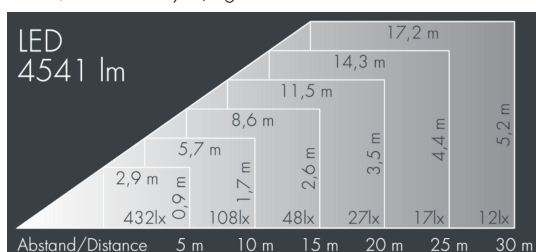

## Monospot 4

8 908 047 039

70 W, 4541 lm, 2700 K warm white,  
linear, horizontal 9° / 36°

Customized solutions and modifications are possible: Special RAL, DB or NCS colours as polyester powder coat, luminaires in 2700 K and other colour temperatures and versions for high ambient temperature.

## Specification

Wattage	70 W	Beam angle (FWHM)	9° / 36°
Delivered lumens	66 lm/W	Housing colour	black RAL 7021
Light source	LED 2700 K	Power supply cable	Ø 6 – 13 mm
Color Rendering Index	CRI > 80	Protection type	IP67
Colour tolerance	max 2 SDCM	Protection class	II
Lifetime ta 25° C	L90/B10 > 50.000 h	Impact resistance	IK08
Control gear	on / off	Windage area	0,075m <sup>2</sup>
Input voltage AC	220 – 240 V	Dimensions	Ø 215 mm, width 240 mm
Input voltage DC	195 – 255 V	Weight	4,80 kg
Voltage protection	2 kV L/N   4 kV L/PE	Max. ambient temperature ta	35°
Luminaires per B16A / C16A	10 / 16		

## Specification text

housing made of corrosion-resistant die-cast aluminum AlSi12, polyester powder coated by high-quality and UV-stabilized coating process, Colour: black RAL 7021, all exterior parts are stainless steel, tempered safety glass, anti-reflective coating from 1 side, dark screenprint, silicon gasket, closure with 3 stainless steel screws, bracket: 2 long holes Ø 7 mm, spacing 40-60 mm, 1 centre hole Ø 21 mm, tilt range: 180°, cable gland: M20, connecting terminal: 3 pole, highly efficient faceted rotationally symmetrical reflector, integral driver (AC/DC), CRI > 80, max 2 SDCM, service life L90/B10 > 50.000 h, Beam angle (FWHM): 9° / 36°, luminous flux: 4541 lm, wattage: 70 W, delivered lumens 66 lm/W, protection type IP67, protection class II, impact resistance IK08, windage area 0,075 m<sup>2</sup>, dimensions: Ø 215 mm, width 240 mm, weight 4.8 kg