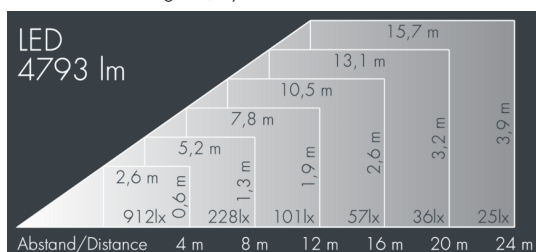

Monospot 4

8 908 055 179

70 W, 4793 lm, 4000 K neutral white, DALI, linear, rotatable 36° / 9°

Customized solutions and modifications are possible: Special RAL, DB or NCS colours as polyester powder coat, luminaires in 2700 K and other colour temperatures and versions for high ambient temperature.

Specification text

housing made of corrosion-resistant die-cast aluminum ALSi12, polyester powder coated by high-quality and UV-stabilized coating process, Colour: silver grey, all exterior parts are stainless steel, tempered safety glass, anti-reflective coating from 1 side, silicon gasket, closure with 3 stainless steel screws, bracket: 2 long holes \varnothing 7 mm, spacing 40-60 mm, 1 centre hole \varnothing 21 mm, tilt range: 180°, cable gland: M20, connecting terminal: 5 pole, highly efficient faceted rotationally symmetrical reflector, integral, dimmable driver (DALI), CRI > 80, max 2 SDCM, service life L90/B10 > 50.000 h, Beam angle (FWHM): 36° / 9°, luminous flux: 4793 lm, wattage: 70 W, delivered lumens 69 lm/W, protection type IP67, protection class II, impact resistance IK08, windage area 0,075 m², dimensions: \varnothing 215 mm, width 240 mm, weight 5.1 kg

IP67 IK08

Specification

Wattage	70 W	Beam angle (FWHM)	36° / 9°
Delivered lumens	69 lm/W	Housing colour	silver grey
Light source	LED 4000 K	Power supply cable	\varnothing 6 – 13 mm
Color Rendering Index	CRI > 80	Protection type	IP67
Colour tolerance	max 2 SDCM	Protection class	II
Lifetime ta 25° C	L90/B10 > 50.000 h	Impact resistance	IK08
Control gear	DALI	Windage area	0,075m ²
Input voltage AC	220 – 240 V	Dimensions	\varnothing 215 mm, width 240 mm
Input voltage DC	195 – 255 V	Weight	5,10 kg
Voltage protection	2 kV L/N 4 kV L/PE	Max. ambient temperature ta	35°
Luminaires per B16A / C16A	10 / 16		