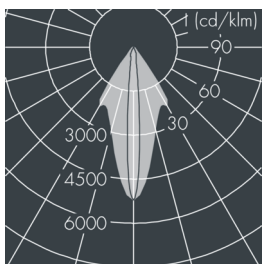

Monospot 4

8 908 055 179

70 W, 4793 lm, 4000 K neutral white, DALI, linear, rotatable 36° / 9°

Customized solutions and modifications are possible: Special RAL, DB or NCS colours as polyester powder coat, luminaires in 2700 K and other colour temperatures and versions for high ambient temperature.

Specification text

housing made of corrosion-resistant die-cast aluminum ALSi12, polyester powder coated by high-quality and UV-stabilized coating process, Colour: silver grey, all exterior parts are stainless steel, tempered safety glass, anti-reflective coating from 1 side, silicon gasket, closure with 3 stainless steel screws, bracket: 2 long holes \varnothing 7 mm, spacing 40-60 mm, 1 centre hole \varnothing 21 mm, tilt range: 180°, cable gland: M20, connecting terminal: 5 pole, highly efficient faceted rotationally symmetrical reflector, integral, dimmable driver (DALI), CRI > 80, max 2 SDCM, service life L90/B10 > 50.000 h, Beam angle (FWHM): 36° / 9°, luminous flux: 4793 lm, wattage: 70 W, delivered lumens 69 lm/W, protection type IP67, protection class II, impact resistance IK08, windage area 0,075 m², dimensions: \varnothing 215 mm, width 240 mm, weight 5.1 kg

IP67 IK08

Specification

Wattage	70 W	Beam angle (FWHM)	36° / 9°
Delivered lumens	69 lm/W	Housing colour	silver grey
Light source	LED 4000 K	Power supply cable	\varnothing 6 – 13 mm
Color Rendering Index	CRI > 80	Protection type	IP67
Colour tolerance	max 2 SDCM	Protection class	II
Lifetime ta 25° C	L90/B10 > 50.000 h	Impact resistance	IK08
Control gear	DALI	Windage area	0,075m ²
Input voltage AC	220 – 240 V	Dimensions	\varnothing 215 mm, width 240 mm
Input voltage DC	195 – 255 V	Weight	5,10 kg
Voltage protection	2 kV L/N 4 kV L/PE	Max. ambient temperature ta	35°
Luminaires per B16A / C16A	10 / 16		