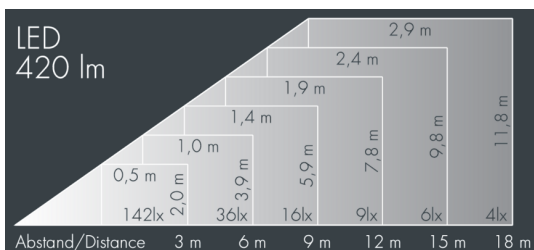

## Monospot 1

8 901 047 029

6 W, 420 lm, 2700 K warm white,  
linear, vertical 34° / 7°

Customized solutions and modifications are possible: Special RAL, DB or NCS colours as polyester powder coat, luminaires in 2700 K and other colour temperatures and versions for high ambient temperature.

## Specification text

housing made of corrosion-resistant die-cast aluminum AlSi12, polyester powder coated by high-quality and UV-stabilized coating process, Colour: black RAL 7021, all exterior parts are stainless steel, tempered safety glass, anti-reflective coating from 1 side, dark screenprint, silicon gasket, closure with 2 stainless steel screws, mounting bracket: 1 elongated hole  $\varnothing$  7 mm, spacing 18 mm, 1 centre hole  $\varnothing$  8.5 mm, tilt range: 180°, cable gland: M16, connecting terminal: 3 pole, highly efficient faceted rotationally symmetrical reflector, integral driver (AC), CRI > 80, max 3 SDCM, service life L90/B10 > 50.000 h, Beam angle (FWHM): 34° / 7°, luminous flux: 420 lm, wattage: 6 W, delivered lumens 70 lm/W, protection type IP67, protection class I, impact resistance IK08, windage area 0,017 m<sup>2</sup>, dimensions:  $\varnothing$  100 mm, width 113 mm, weight 1 kg

## Specification

Wattage	6 W	Beam angle (FWHM)	34° / 7°
Delivered lumens	70 lm/W	Housing colour	black RAL 7021
Light source	LED 2700 K	Power supply cable	$\varnothing$ 5 – 9 mm
Color Rendering Index	CRI > 80	Protection type	IP67
Colour tolerance	max 3 SDCM	Protection class	I
Lifetime ta 25° C	L90/B10 > 50.000 h	Impact resistance	IK08
Control gear	on / off	Windage area	0,017m <sup>2</sup>
Input voltage AC	100 – 240 V	Dimensions	$\varnothing$ 100 mm, width 113 mm
Voltage protection	1 kV L/N   1 kV L/PE	Weight	1,00 kg
Luminaires per B16A / C16A	154 / 154	Max. ambient temperature ta	45°