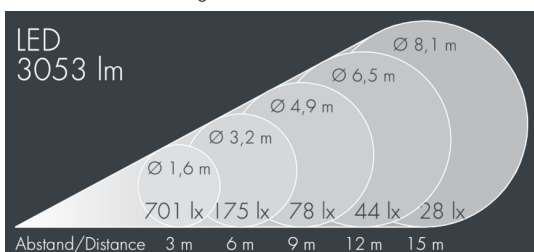

Monospot 3

8 903 257 249

36 W, 3053 lm, 2700 K warm white, 1-10V,
medium wide beam 30°

Customized solutions and modifications are possible: Special RAL, DB or NCS colours as polyester powder coat, luminaires in 2700 K and other colour temperatures and versions for high ambient temperature.

Specification text

housing made of corrosion-resistant die-cast aluminum AlSi12, polyester powder coated by high-quality and UV-stabilized coating process, Colour: silver grey, all exterior parts are stainless steel, tempered safety glass, anti-reflective coating from 1 side, dark screenprint, silicon gasket, closure with 3 stainless steel screws, for installation on poles Ø 60 - 100 mm, tiltable base made of powder coated aluminum, 2 drilled holes Ø 9 mm, spacing 95 mm, 1 centre hole Ø 13.5 mm, tilt range: 90°, 360° adjustable, cable gland: M20, connecting terminal: 5 pole, highly efficient faceted rotationally symmetrical reflector, integral driver (dimnable 1-10V), CRI > 80, max 2 SDCM, service life L90/B10 > 50.000 h, Beam angle (FWHM): 30°, luminous flux: 3053 lm, wattage: 36 W, delivered lumens 85 lm/W, protection type IP67, protection class I, impact resistance IK08, windage area 0,049 m², dimensions: Ø 175 mm, width 200 mm, weight 3.2 kg

Specification

Wattage	36 W	Beam angle (FWHM)	30°
Delivered lumens	85 lm/W	Housing colour	silver grey
Light source	LED 2700 K	Power supply cable	Ø 6 – 13 mm
Color Rendering Index	CRI > 80	Protection type	IP67
Colour tolerance	max 2 SDCM	Protection class	I
Lifetime ta 25° C	L90/B10 > 50.000 h	Impact resistance	IK08
Control gear	1-10V	Windage area	0,049m ²
Input voltage AC	110 – 240 V	Dimensions	Ø 175 mm, width 200 mm
Input voltage DC	190 – 250 V	Weight	3,20 kg
Voltage protection	4 kV L/N 5 kV L/PE	Max. ambient temperature ta	35°
Luminaires per B16A / C16A	30 / 51		