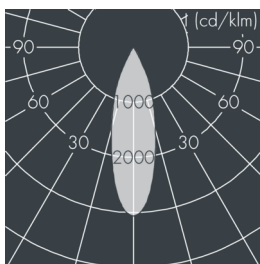

### Monospot 3

8 907 057 149

36 W, 3053 lm, 2700 K warm white, DALI, medium wide beam 30°

Customized solutions and modifications are possible: Special RAL, DB or NCS colours as polyester powder coat, luminaires in 2700 K and other colour temperatures and versions for high ambient temperature.

### Specification text

housing made of corrosion-resistant die-cast aluminum AlSi12, polyester powder coated by high-quality and UV-stabilized coating process, Colour: silver grey, all exterior parts are stainless steel, tempered safety glass, anti-reflective coating from 1 side, dark screenprint, silicon gasket, closure with 3 stainless steel screws, bracket: 2 long holes Ø 7 mm, spacing 30-40 mm, 1 centre hole Ø 17 mm, tilt range: 180°, cable gland: M20, connecting terminal: 5 pole, highly efficient faceted rotationally symmetrical reflector, integral, dimmable driver (DALI), CRI > 80, max 2 SDCM, service life L90/B10 > 50.000 h, Beam angle (FWHM): 30°, luminous flux: 3053 lm, wattage: 36 W, delivered lumens 85 lm/W, protection type IP67, protection class II, impact resistance IK08, windage area 0,049 m<sup>2</sup>, dimensions: Ø 175 mm, width 200 mm, weight 3 kg

### Specification

Wattage	36 W	Beam angle (FWHM)	30°
Delivered lumens	85 lm/W	Housing colour	silver grey
Light source	LED 2700 K	Power supply cable	Ø 6 – 13 mm
Color Rendering Index	CRI > 80	Protection type	IP67
Colour tolerance	max 2 SDCM	Protection class	II
Lifetime ta 25° C	L90/B10 > 50.000 h	Impact resistance	IK08
Control gear	DALI	Windage area	0,049m <sup>2</sup>
Input voltage AC	110 – 240 V	Dimensions	Ø 175 mm, width 200 mm
Input voltage DC	190 – 250 V	Weight	3,00 kg
Voltage protection	4 kV L/N   5 kV L/PE	Max. ambient temperature ta	35°
Luminaires per B16A / C16A	30 / 51		