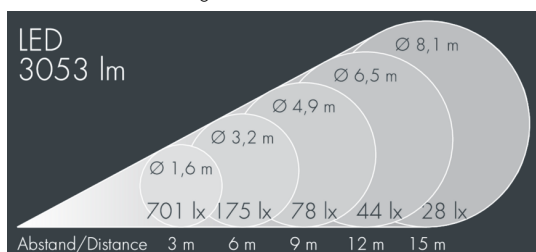

### Monospot 3

8 907 057 149

36 W, 3053 lm, 2700 K warm white, DALI, medium wide beam 30°

Customized solutions and modifications are possible: Special RAL, DB or NCS colours as polyester powder coat, luminaires in 2700 K and other colour temperatures and versions for high ambient temperature.

### Specification text

housing made of corrosion-resistant die-cast aluminum AlSi12, polyester powder coated by high-quality and UV-stabilized coating process, Colour: silver grey, all exterior parts are stainless steel, tempered safety glass, anti-reflective coating from 1 side, dark screenprint, silicon gasket, closure with 3 stainless steel screws, bracket: 2 long holes Ø 7 mm, spacing 30-40 mm, 1 centre hole Ø 17 mm, tilt range: 180°, cable gland: M20, connecting terminal: 5 pole, highly efficient faceted rotationally symmetrical reflector, integral, dimmable driver (DALI), CRI > 80, max 2 SDCM, service life L90/B10 > 50.000 h, Beam angle (FWHM): 30°, luminous flux: 3053 lm, wattage: 36 W, delivered lumens 85 lm/W, protection type IP67, protection class II, impact resistance IK08, windage area 0,049 m<sup>2</sup>, dimensions: Ø 175 mm, width 200 mm, weight 3 kg

### Specification

Wattage	36 W	Beam angle (FWHM)	30°
Delivered lumens	85 lm/W	Housing colour	silver grey
Light source	LED 2700 K	Power supply cable	Ø 6 – 13 mm
Color Rendering Index	CRI > 80	Protection type	IP67
Colour tolerance	max 2 SDCM	Protection class	II
Lifetime ta 25° C	L90/B10 > 50.000 h	Impact resistance	IK08
Control gear	DALI	Windage area	0,049m <sup>2</sup>
Input voltage AC	110 – 240 V	Dimensions	Ø 175 mm, width 200 mm
Input voltage DC	190 – 250 V	Weight	3,00 kg
Voltage protection	4 kV L/N   5 kV L/PE	Max. ambient temperature ta	35°
Luminaires per B16A / C16A	30 / 51		