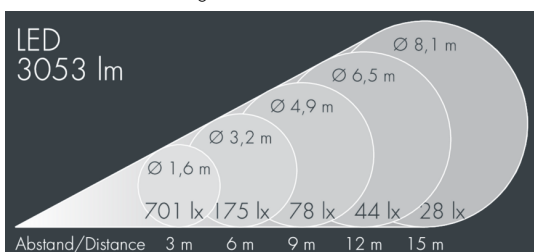

Monospot 3

8 907 257 049

36 W, 3053 lm, 2700 K warm white,
medium wide beam 30°

Customized solutions and modifications are possible: Special RAL, DB or NCS colours as polyester powder coat, luminaires in 2700 K and other colour temperatures and versions for high ambient temperature.

Specification text

housing made of corrosion-resistant die-cast aluminum AlSi12, polyester powder coated by high-quality and UV-stabilized coating process, Colour: silver grey, all exterior parts are stainless steel, tempered safety glass, anti-reflective coating from 1 side, dark screenprint, silicon gasket, closure with 3 stainless steel screws, for installation on poles Ø 60 - 100 mm, tiltable base made of powder coated aluminum, 2 drilled holes Ø 9 mm, spacing 95 mm, 1 centre hole Ø 13.5 mm, tilt range: 90°, 360° adjustable, cable gland: M20, connecting terminal: 3 pole, highly efficient faceted rotationally symmetrical reflector, integral driver (AC/DC), CRI > 80, max 2 SDCM, service life L90/B10 > 50.000 h, Beam angle (FWHM): 30°, luminous flux: 3053 lm, wattage: 36 W, delivered lumens 85 lm/W, protection type IP67, protection class II, impact resistance IK08, windage area 0,049 m², dimensions: Ø 175 mm, width 200 mm, weight 3.2 kg

IP67 IK08

Specification

Wattage	36 W	Beam angle (FWHM)	30°
Delivered lumens	85 lm/W	Housing colour	silver grey
Light source	LED 2700 K	Power supply cable	Ø 6 – 13 mm
Color Rendering Index	CRI > 80	Protection type	IP67
Colour tolerance	max 2 SDCM	Protection class	II
Lifetime ta 25° C	L90/B10 > 50.000 h	Impact resistance	IK08
Control gear	on / off	Windage area	0,049m ²
Input voltage AC	110 – 240 V	Dimensions	Ø 175 mm, width 200 mm
Input voltage DC	190 – 250 V	Weight	3,20 kg
Voltage protection	4 kV L/N 5 kV L/PE	Max. ambient temperature ta	35°
Luminaires per B16A / C16A	30 / 51		